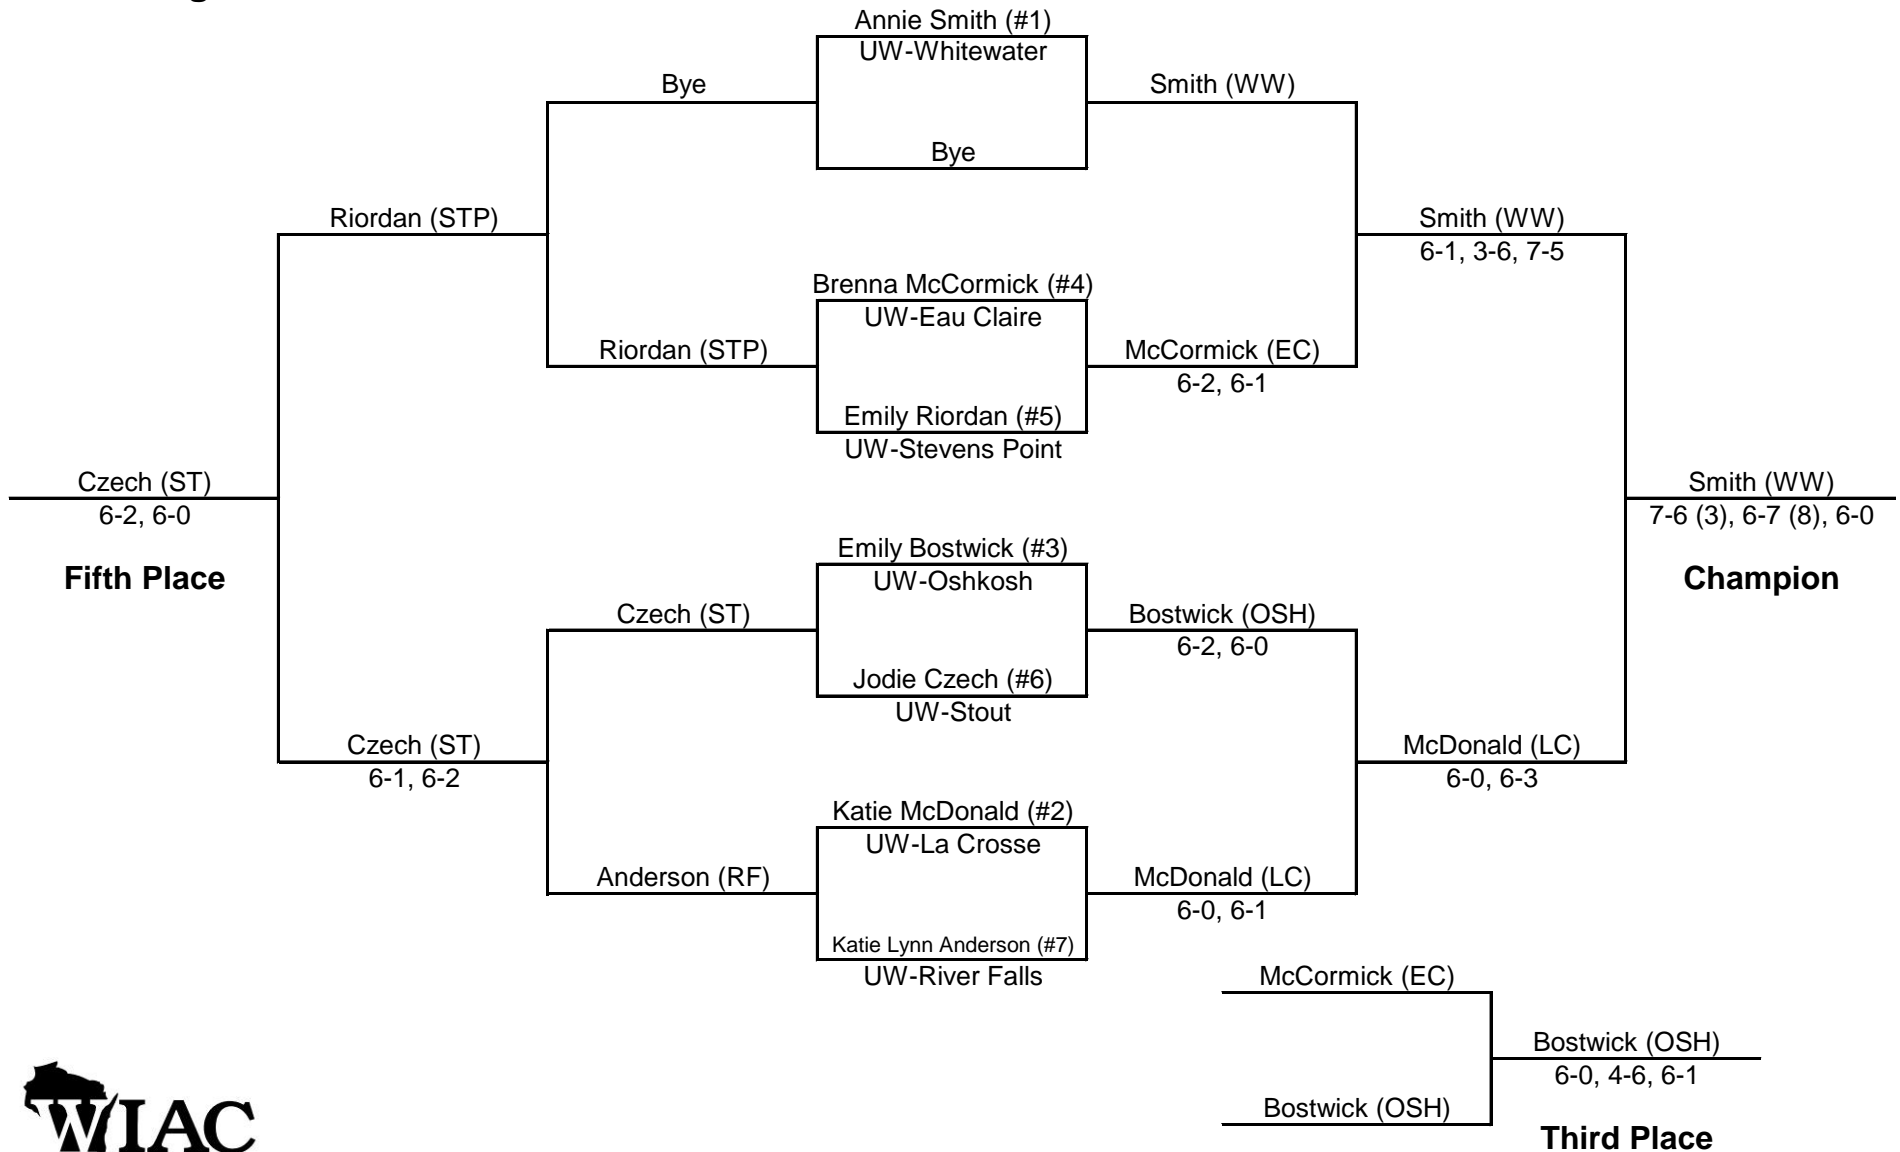

2008 WIAC Women's Tennis Championship

Nielsen Tennis Stadium, Madison
Saturday-Sunday, Oct. 25-26

No. 3 Singles