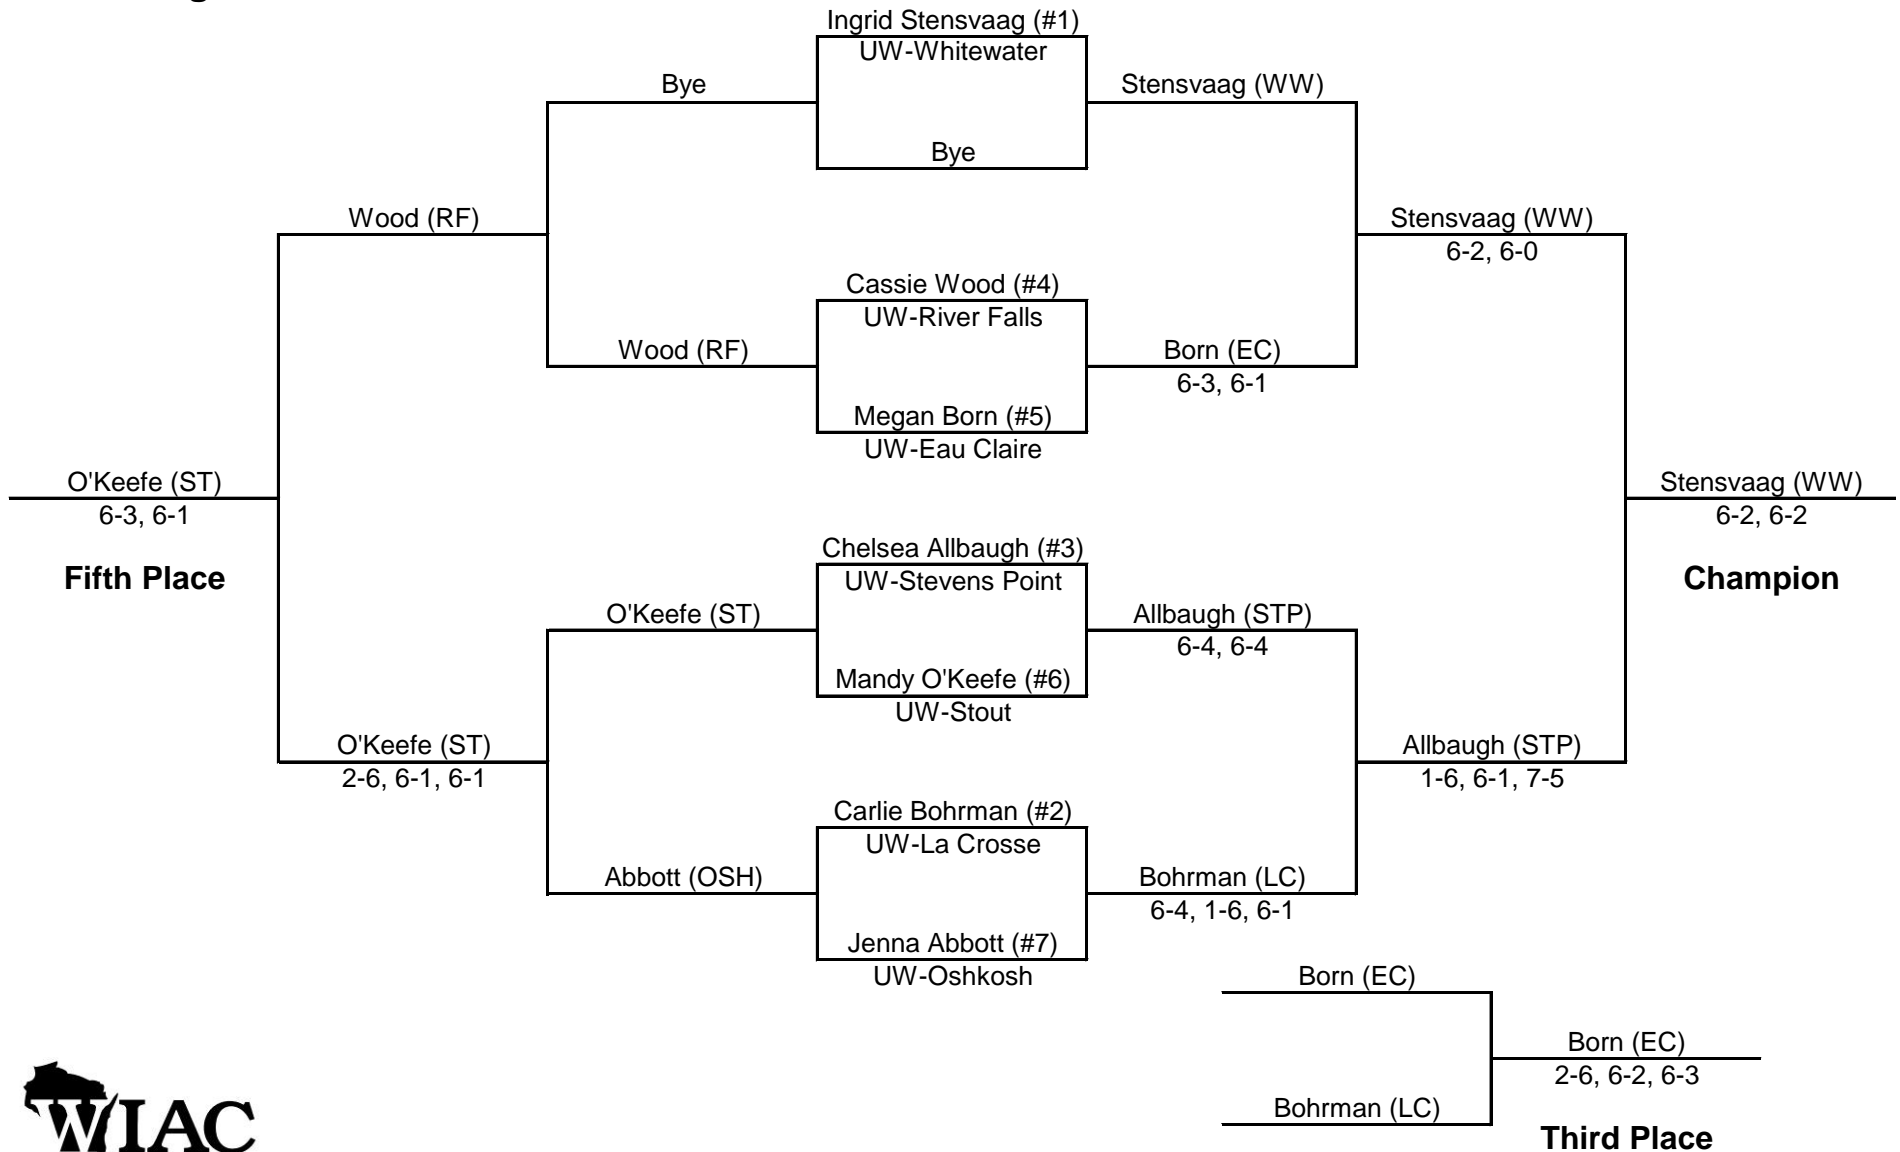

2008 WIAC Women's Tennis Championship

Nielsen Tennis Stadium, Madison
Saturday-Sunday, Oct. 25-26

No. 2 Singles