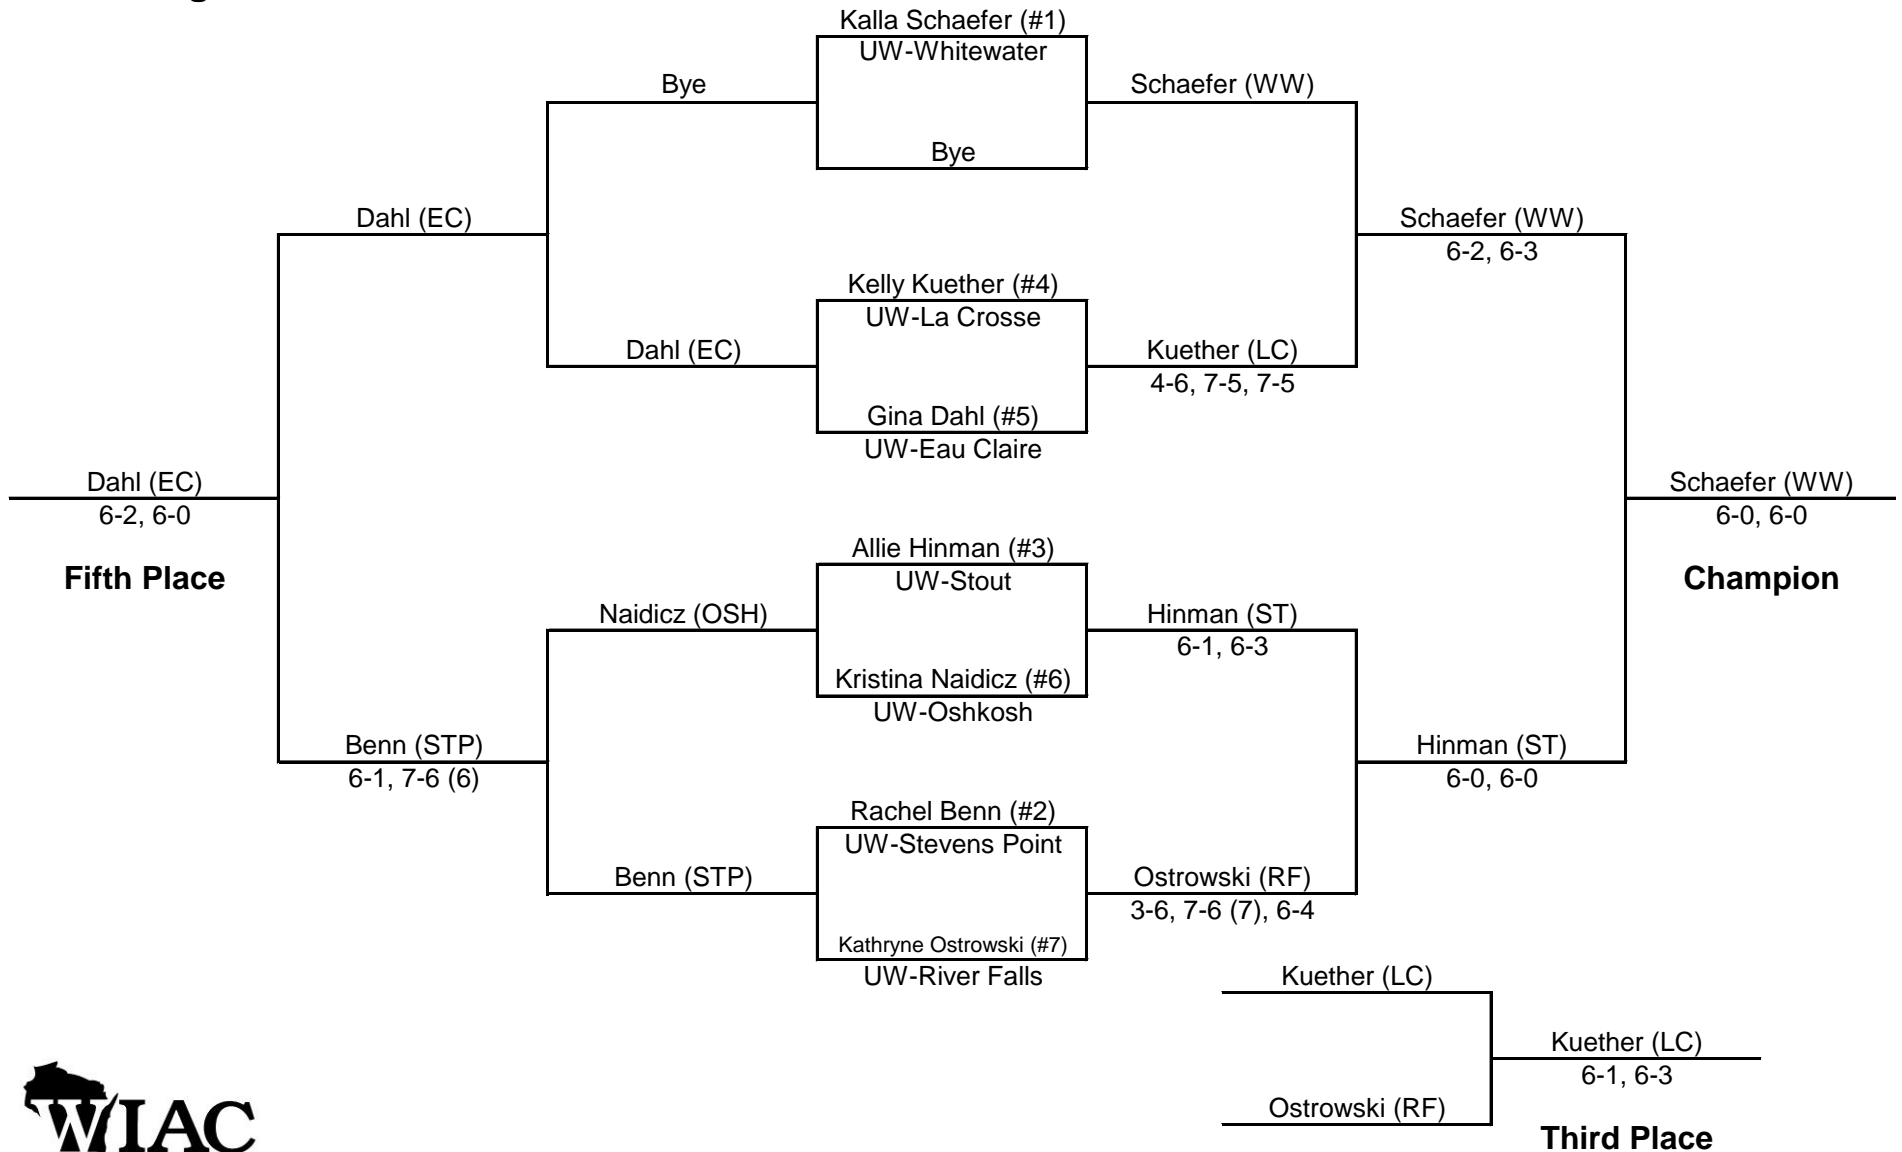

2008 WIAC Women's Tennis Championship

Nielsen Tennis Stadium, Madison
Saturday-Sunday, Oct. 25-26

No. 1 Singles