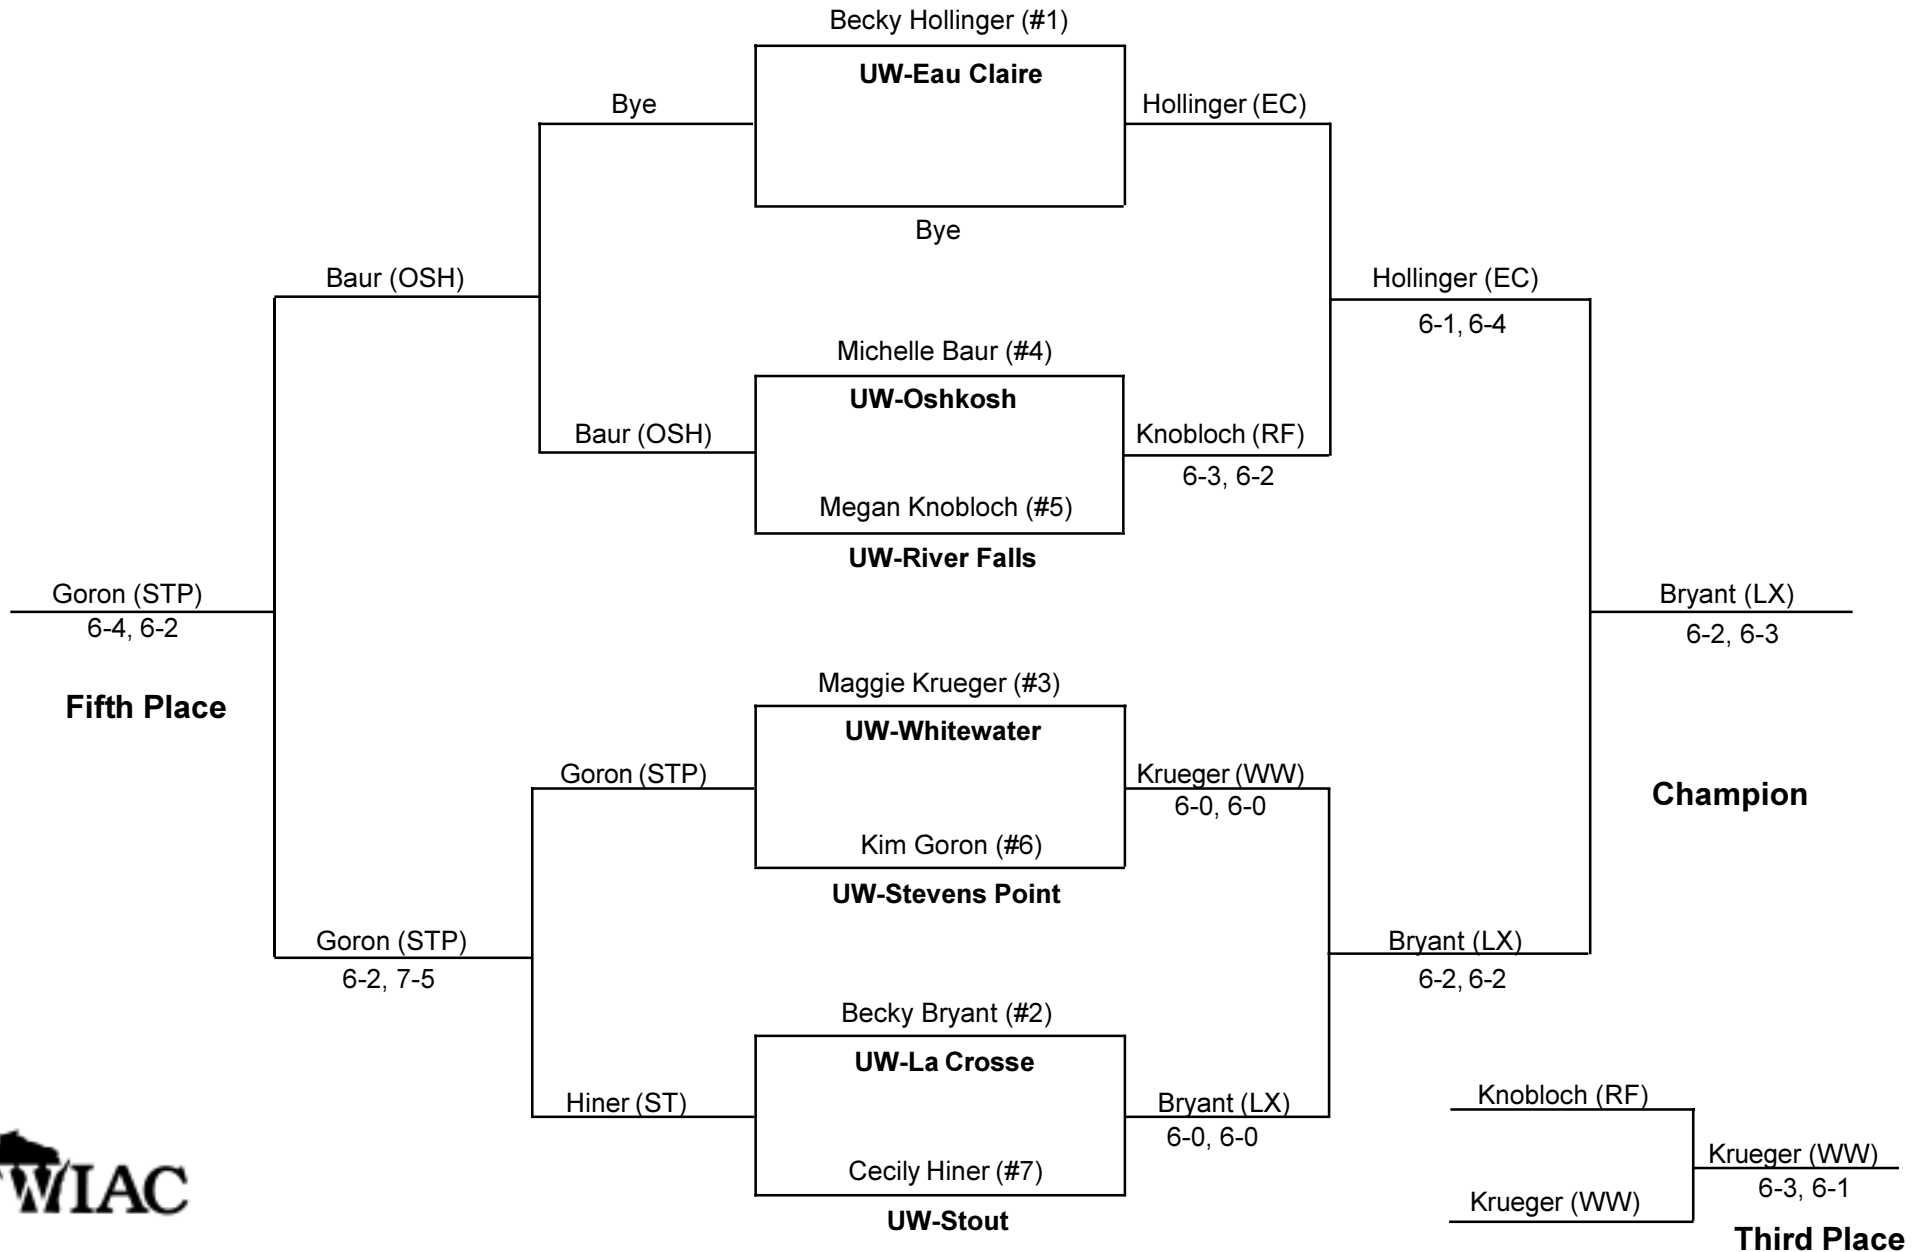

2002 WIAC Women's Tennis Tournament

Nielsen Tennis Stadium, Madison
Saturday-Sunday, Oct. 19-20

No. 5 Singles Flight