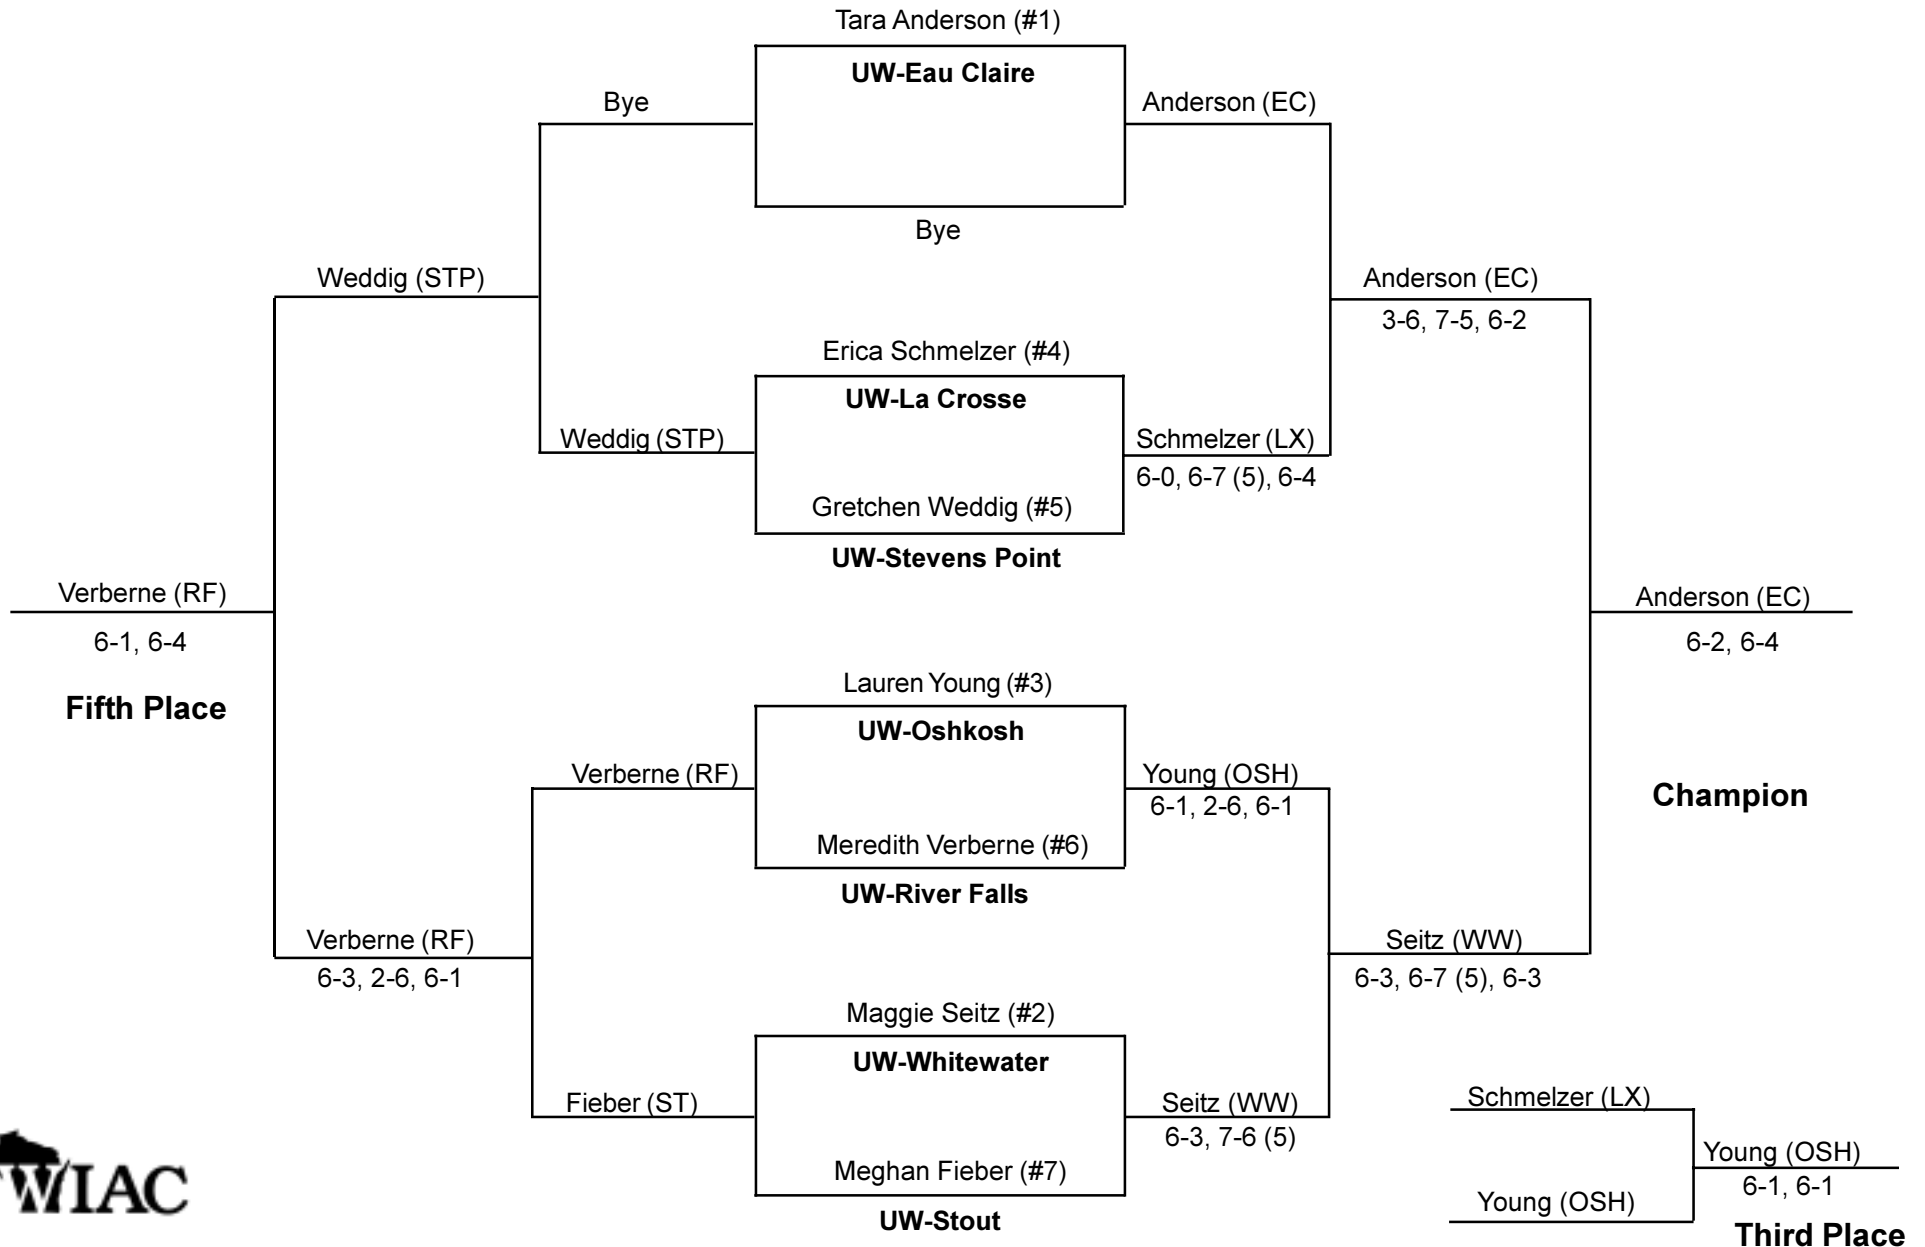

2002 WIAC Women's Tennis Tournament

Nielsen Tennis Stadium, Madison
Saturday-Sunday, Oct. 19-20

No. 4 Singles Flight