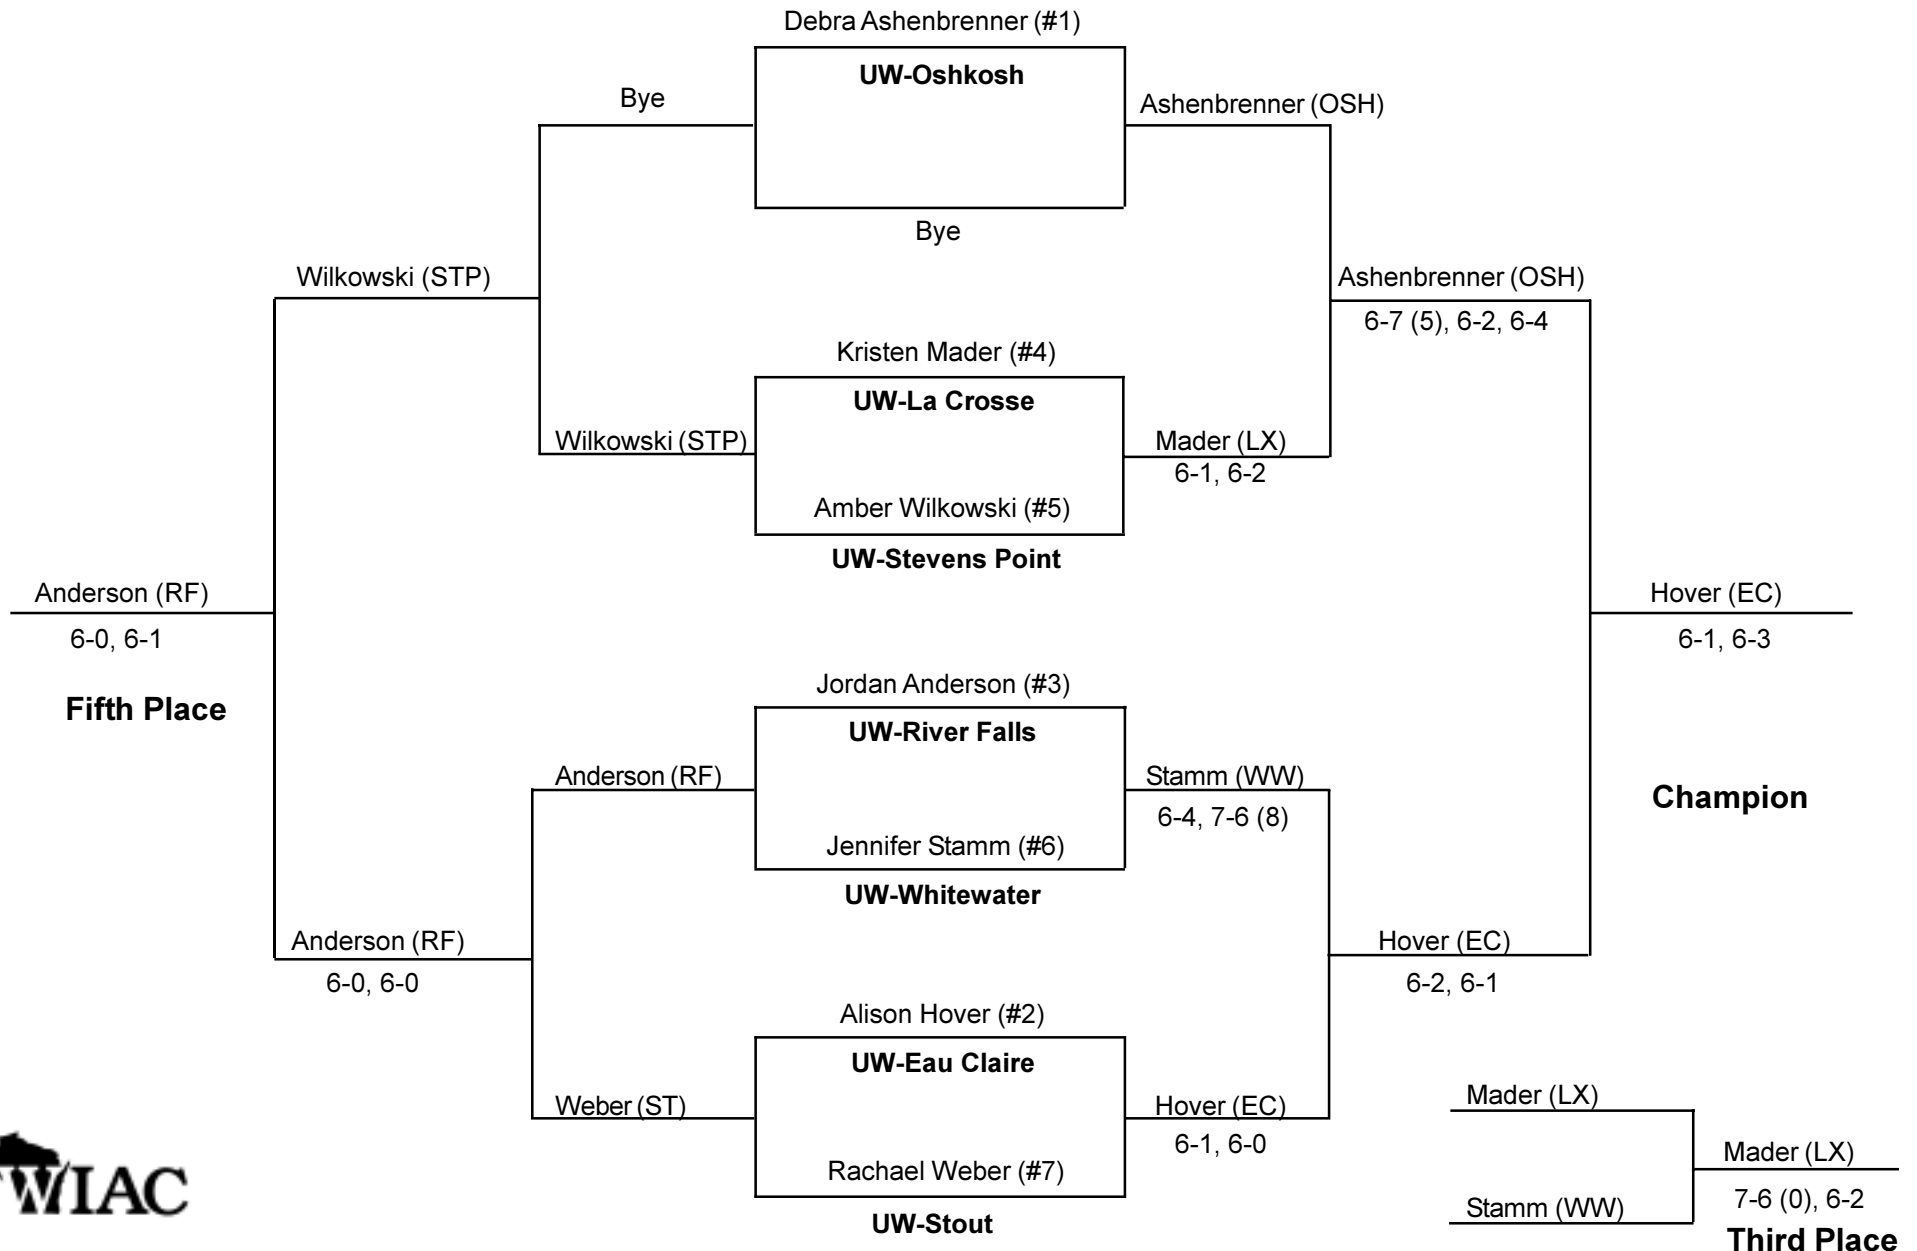

# 2002 WIAC Women's Tennis Tournament

Nielsen Tennis Stadium, Madison  
Saturday-Sunday, Oct. 19-20

## No. 1 Singles Flight