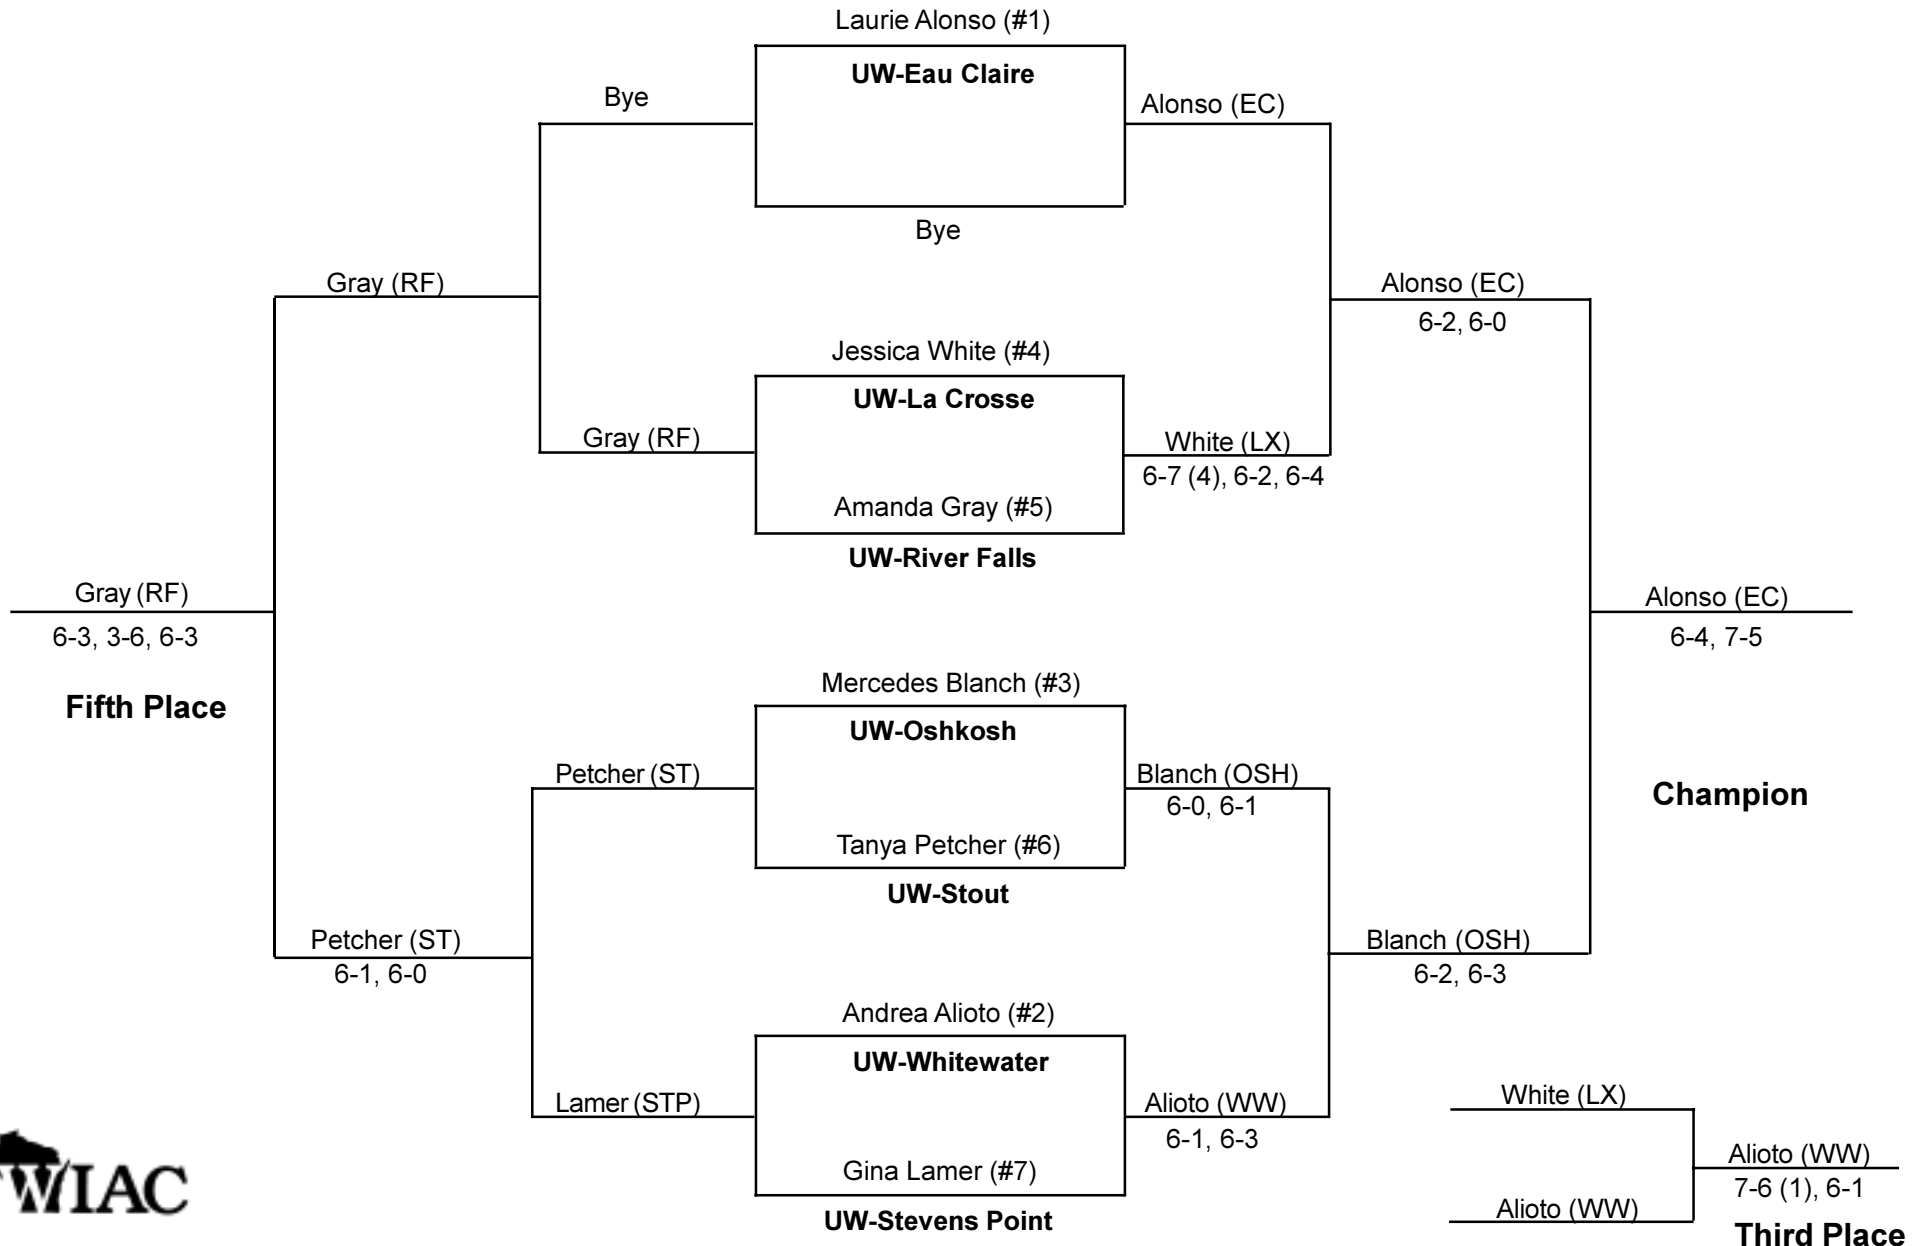

2002 WIAC Women's Tennis Tournament

Nielsen Tennis Stadium, Madison
Saturday-Sunday, Oct. 19-20

No. 2 Singles Flight