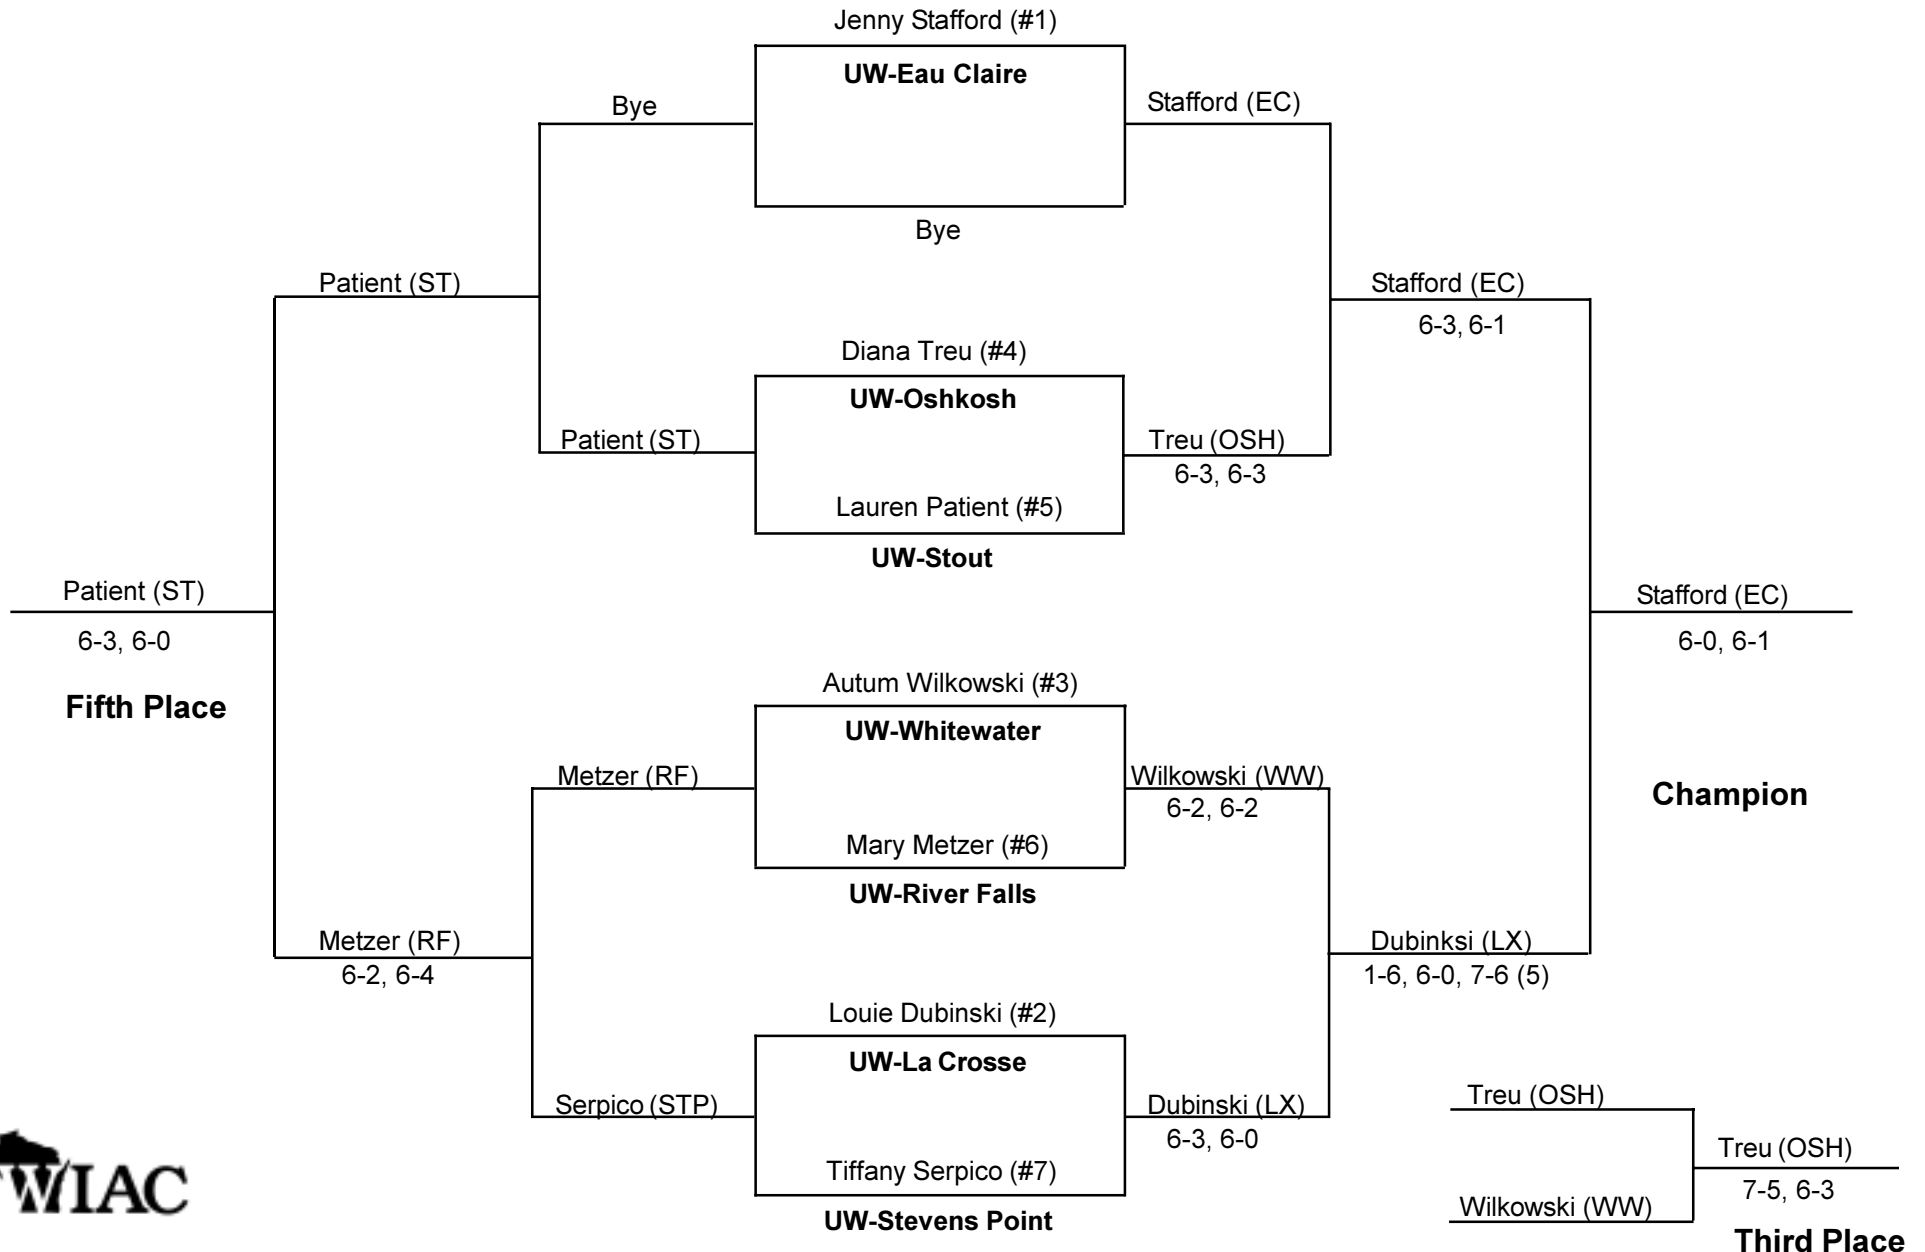

2002 WIAC Women's Tennis Tournament

Nielsen Tennis Stadium, Madison
Saturday-Sunday, Oct. 19-20

No. 3 Singles Flight