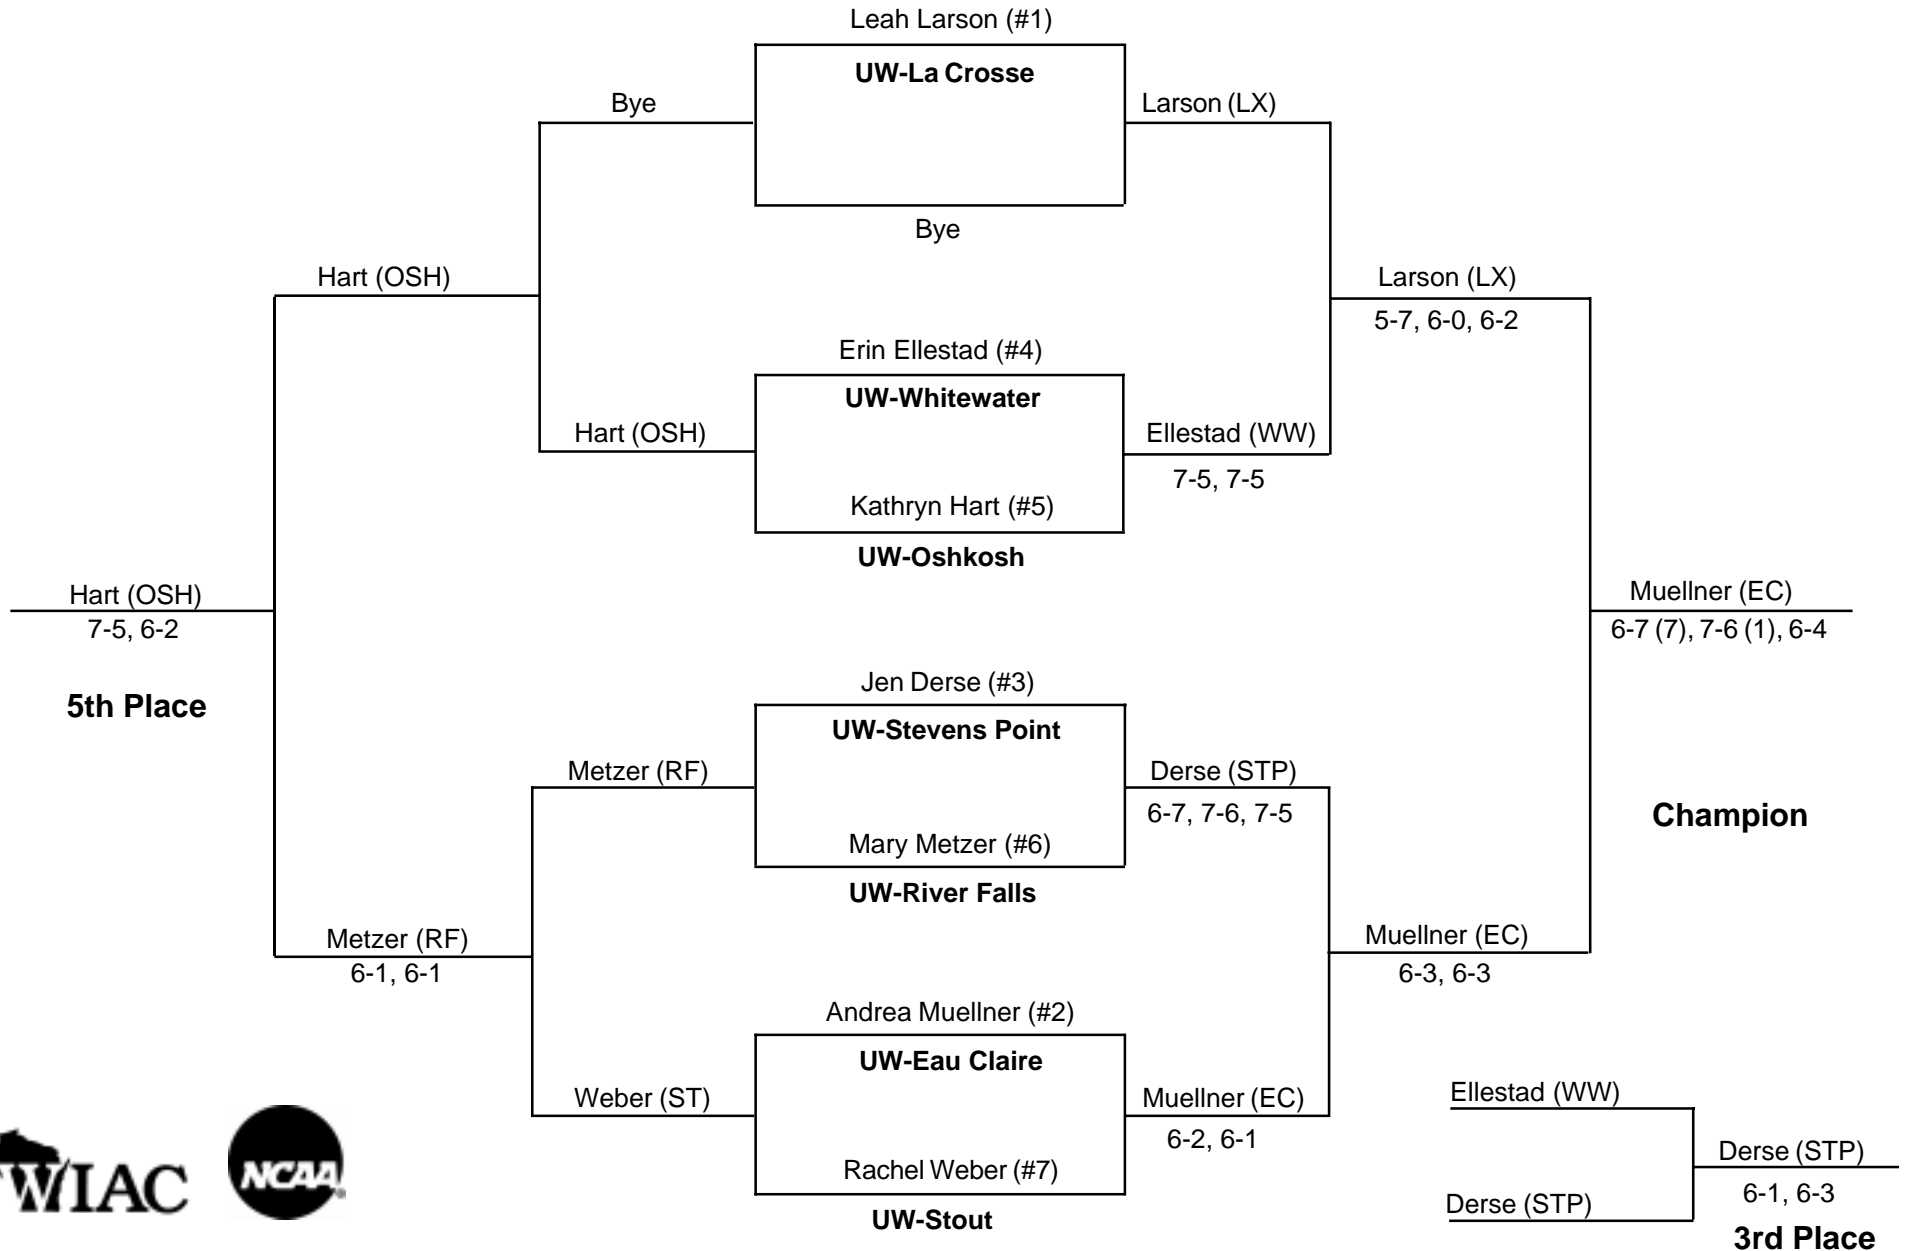

2000 WIAC Women's Tennis Championship

Nielsen Tennis Stadium, Madison
Saturday-Sunday, Oct. 21-22

No. 1 Singles Flight

2000 WIAC Women's Tennis Championship

Nielsen Tennis Stadium, Madison
 Saturday-Sunday, Oct. 21-22

No. 2 Singles Flight

2000 WIAC Women's Tennis Championship

Nielsen Tennis Stadium, Madison
Saturday-Sunday, Oct. 21-22

No. 3 Singles Flight

2000 WIAC Women's Tennis Championship

Nielsen Tennis Stadium, Madison
Saturday-Sunday, Oct. 21-22

No. 5 Singles Flight

2000 WIAC Women's Tennis Championship

Nielsen Tennis Stadium, Madison
Saturday-Sunday, Oct. 21-22

No. 6 Singles Flight

2000 WIAC Women's Tennis Championship

Nielsen Tennis Stadium, Madison
Saturday-Sunday, Oct. 21-22

No. 1 Doubles Flight

2000 WIAC Women's Tennis Championship

Nielsen Tennis Stadium, Madison
Saturday-Sunday, Oct. 21-22

No. 2 Doubles Flight

2000 WIAC Women's Tennis Championship

Nielsen Tennis Stadium, Madison
Saturday-Sunday, Oct. 21-22