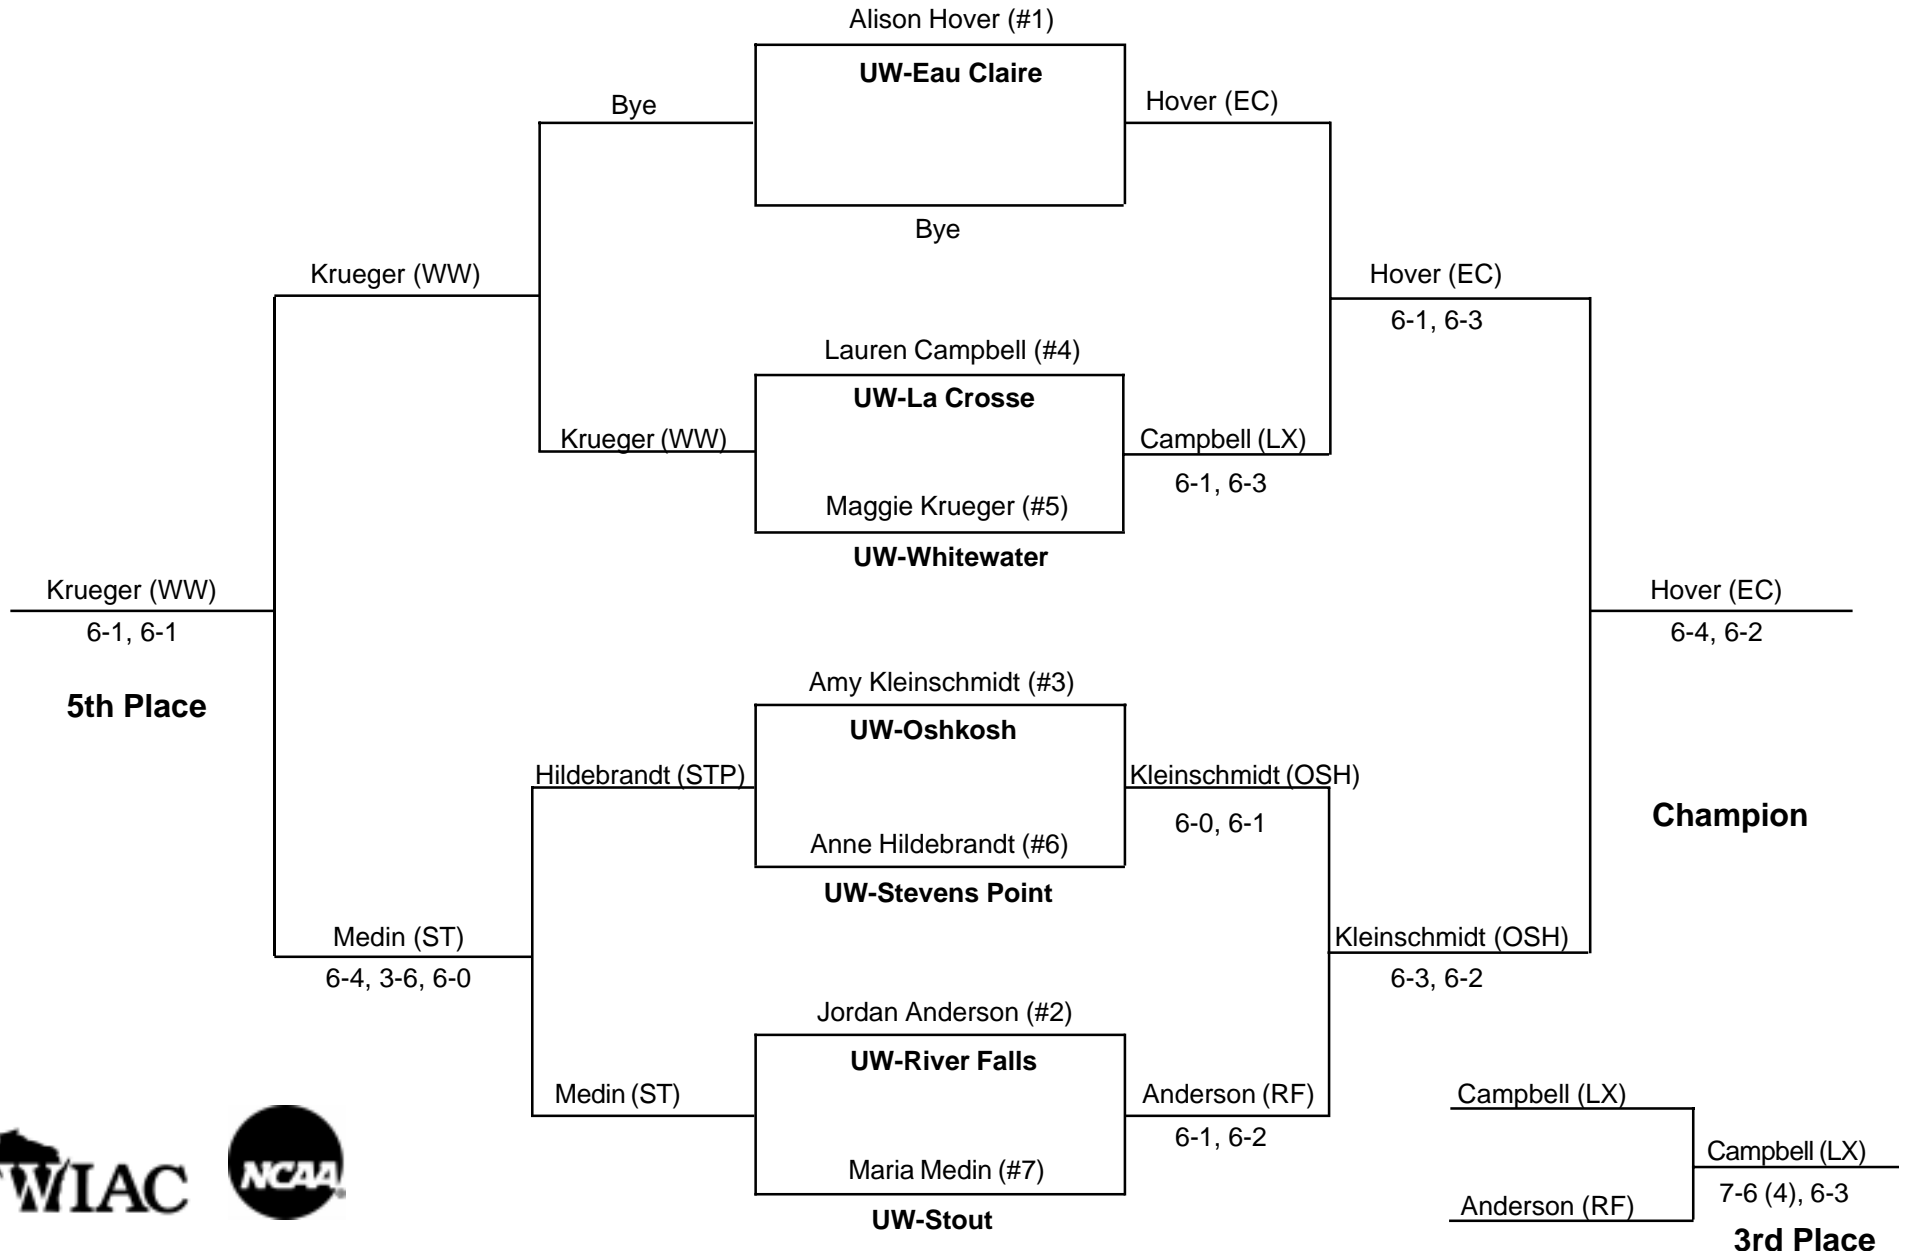

2000 WIAC Women's Tennis Championship

Nielsen Tennis Stadium, Madison
Saturday-Sunday, Oct. 21-22

No. 1 Singles Flight

2000 WIAC Women's Tennis Championship

Nielsen Tennis Stadium, Madison
 Saturday-Sunday, Oct. 21-22

No. 2 Singles Flight

2000 WIAC Women's Tennis Championship

Nielsen Tennis Stadium, Madison
Saturday-Sunday, Oct. 21-22

No. 3 Singles Flight

2000 WIAC Women's Tennis Championship

Nielsen Tennis Stadium, Madison
Saturday-Sunday, Oct. 21-22

No. 5 Singles Flight

2000 WIAC Women's Tennis Championship

Nielsen Tennis Stadium, Madison
Saturday-Sunday, Oct. 21-22

No. 6 Singles Flight

2000 WIAC Women's Tennis Championship

Nielsen Tennis Stadium, Madison
Saturday-Sunday, Oct. 21-22

No. 1 Doubles Flight

2000 WIAC Women's Tennis Championship

Nielsen Tennis Stadium, Madison
Saturday-Sunday, Oct. 21-22

No. 2 Doubles Flight

2000 WIAC Women's Tennis Championship

Nielsen Tennis Stadium, Madison
Saturday-Sunday, Oct. 21-22