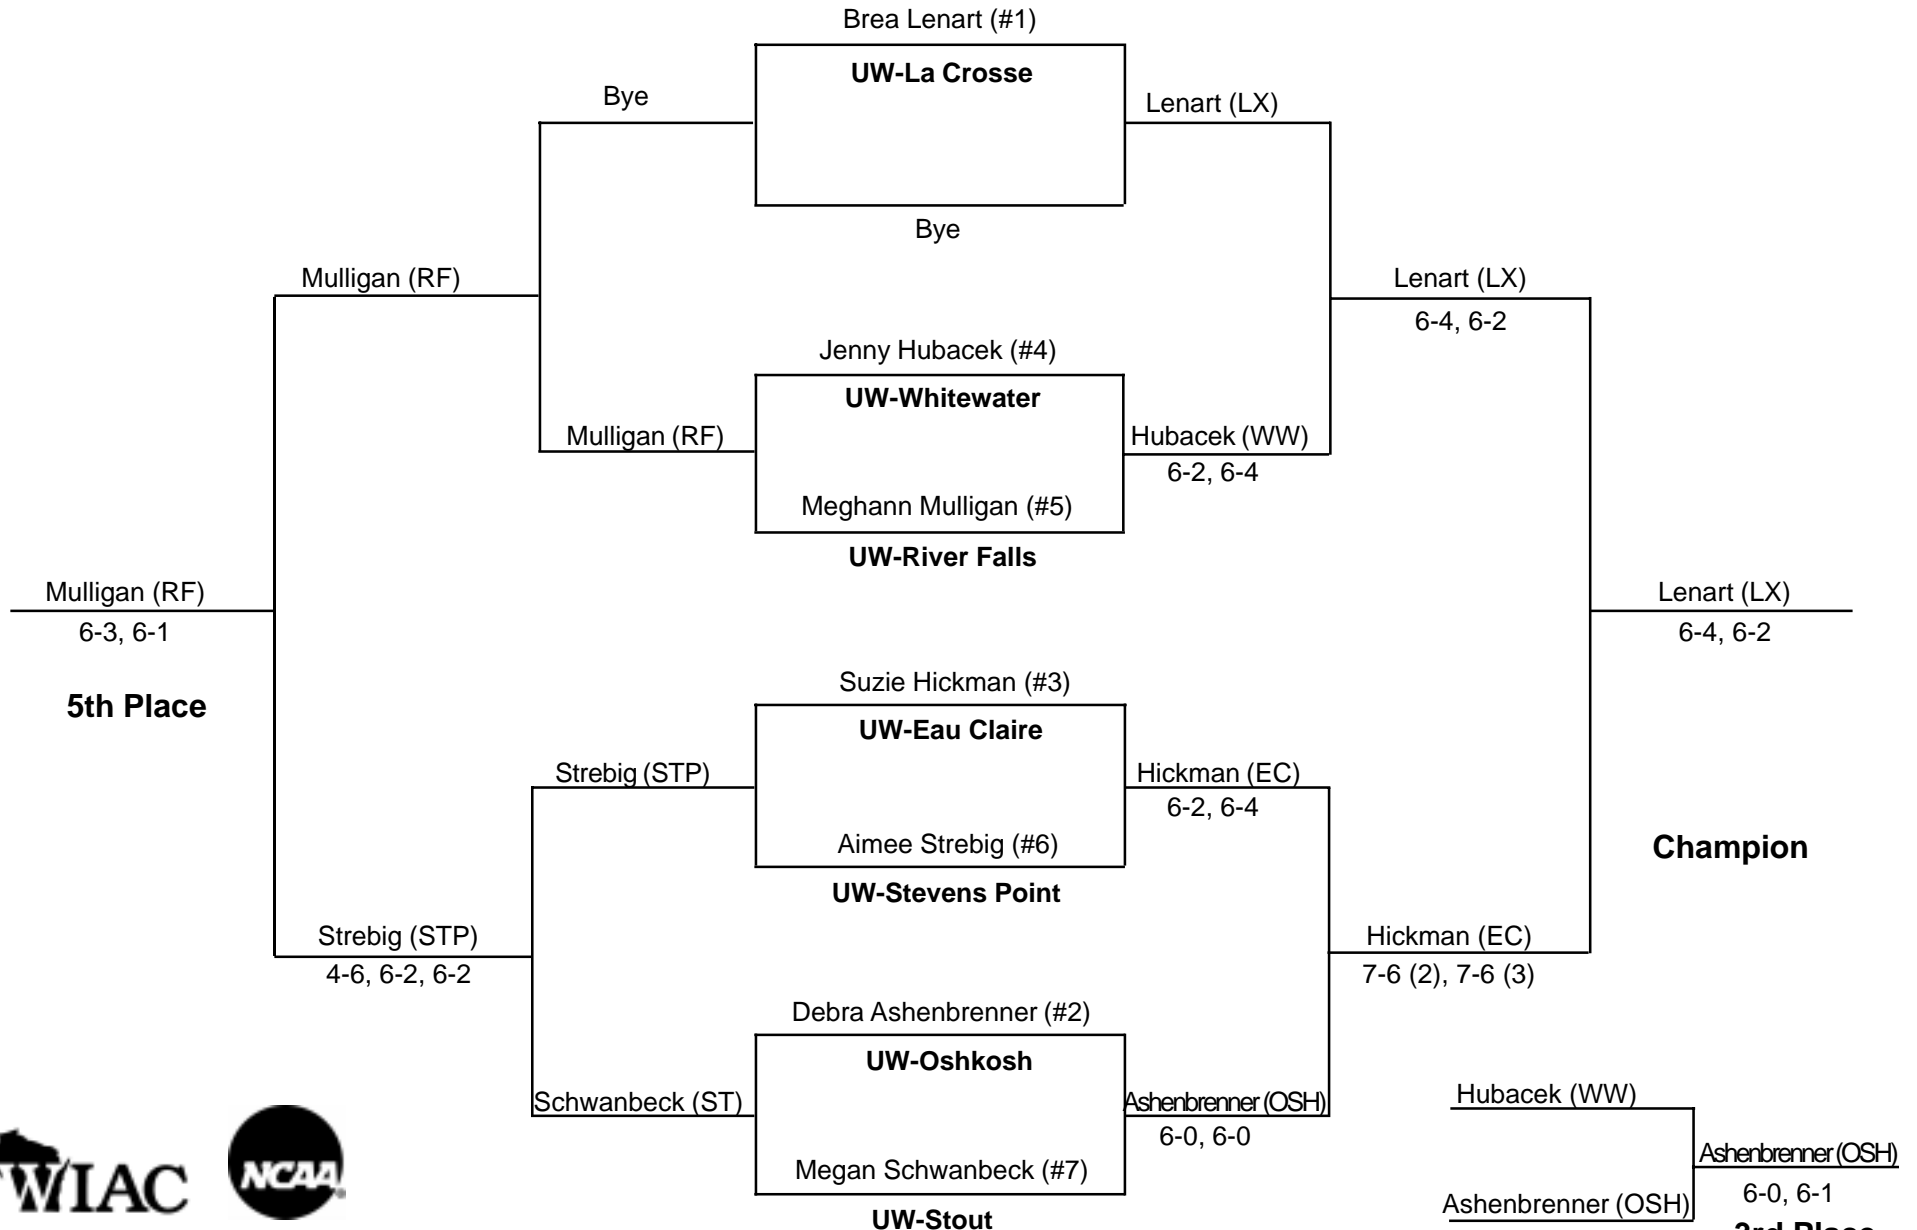

2000 WIAC Women's Tennis Championship

Nielsen Tennis Stadium, Madison
Saturday-Sunday, Oct. 21-22

No. 1 Singles Flight

2000 WIAC Women's Tennis Championship

Nielsen Tennis Stadium, Madison
 Saturday-Sunday, Oct. 21-22

No. 2 Singles Flight

2000 WIAC Women's Tennis Championship

Nielsen Tennis Stadium, Madison
Saturday-Sunday, Oct. 21-22

No. 3 Singles Flight

2000 WIAC Women's Tennis Championship

Nielsen Tennis Stadium, Madison
Saturday-Sunday, Oct. 21-22

No. 5 Singles Flight

2000 WIAC Women's Tennis Championship

Nielsen Tennis Stadium, Madison
Saturday-Sunday, Oct. 21-22

No. 6 Singles Flight

2000 WIAC Women's Tennis Championship

Nielsen Tennis Stadium, Madison
Saturday-Sunday, Oct. 21-22

No. 1 Doubles Flight

2000 WIAC Women's Tennis Championship

Nielsen Tennis Stadium, Madison
Saturday-Sunday, Oct. 21-22

No. 2 Doubles Flight

2000 WIAC Women's Tennis Championship

Nielsen Tennis Stadium, Madison
Saturday-Sunday, Oct. 21-22