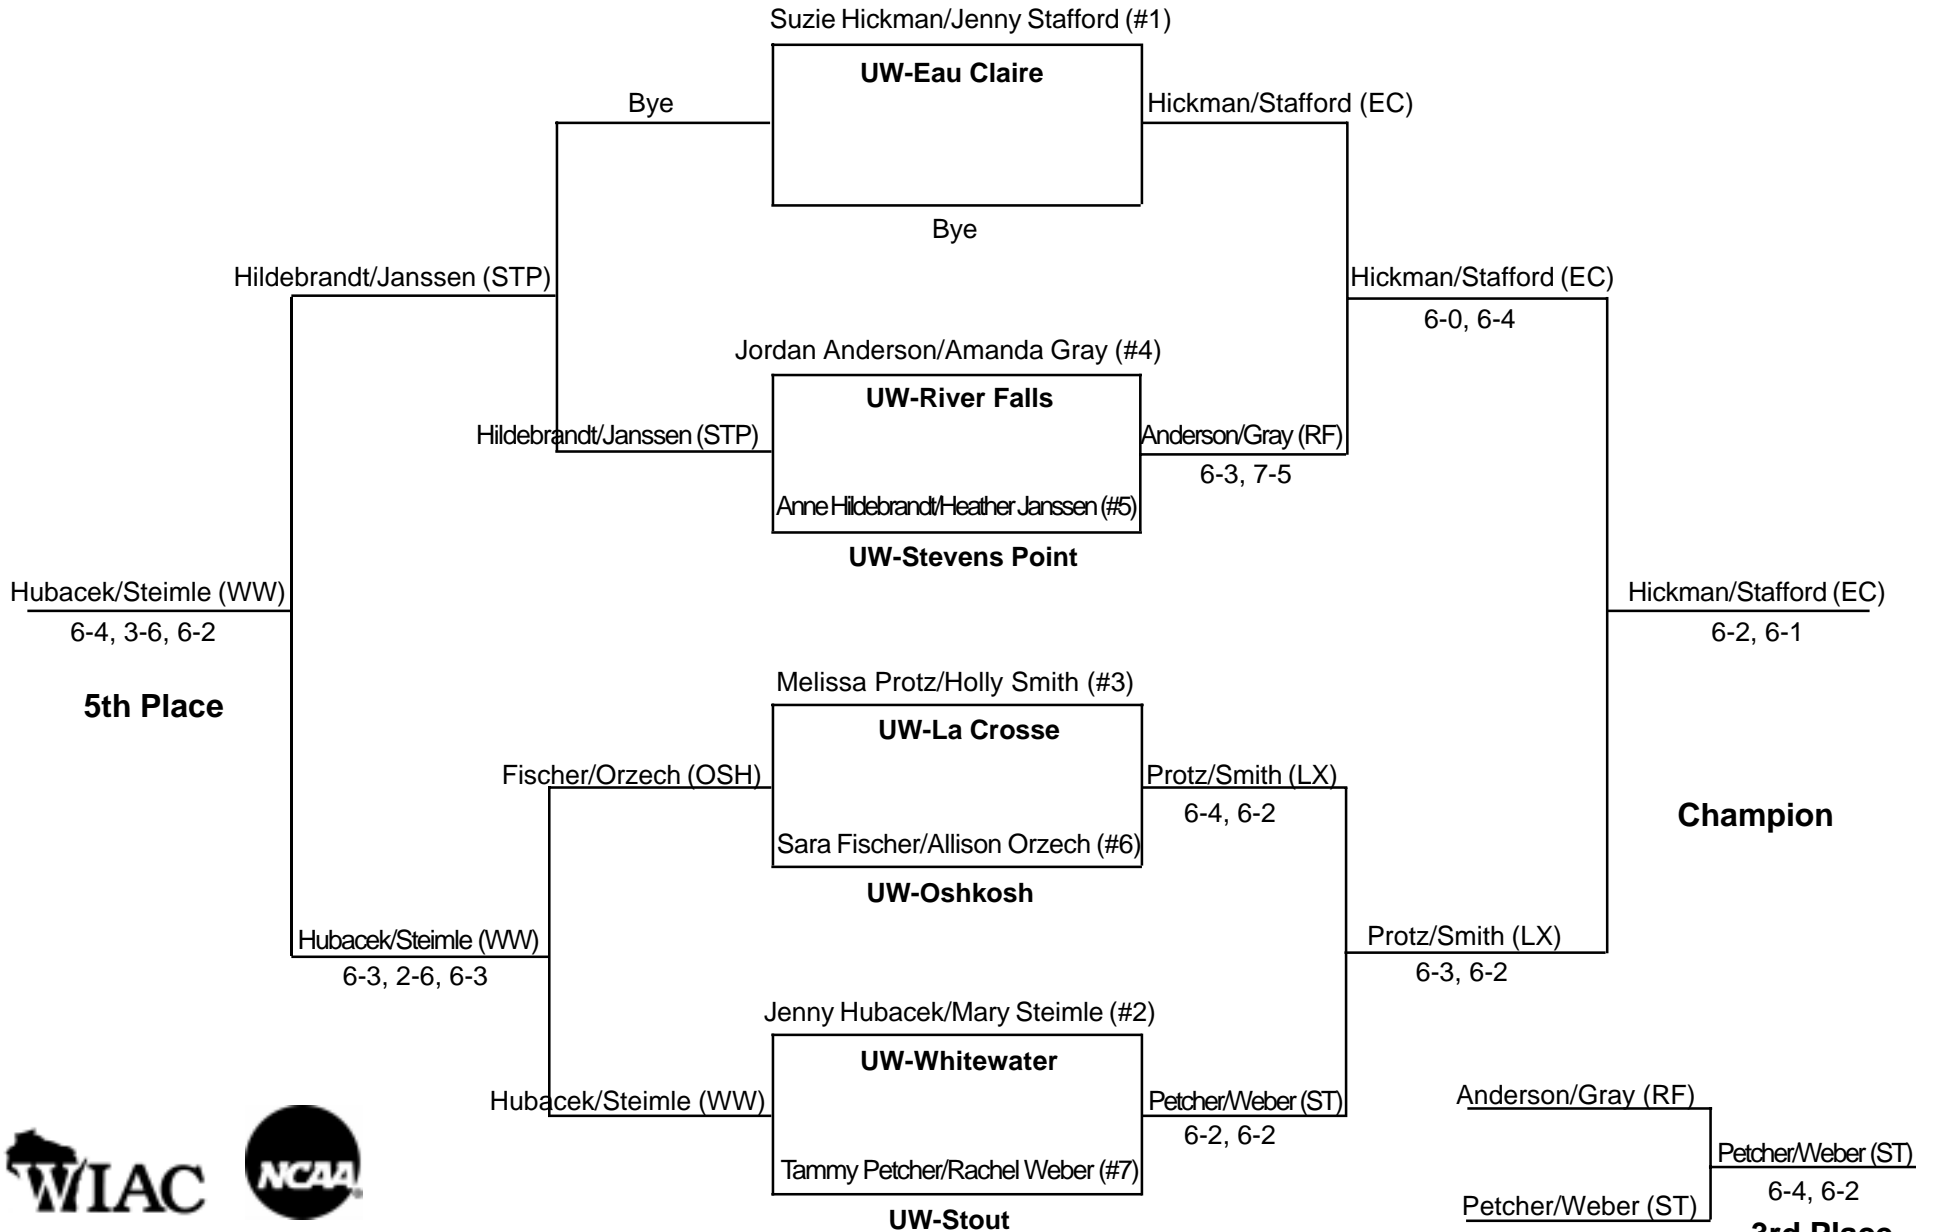

2000 WIAC Women's Tennis Championship

Nielsen Tennis Stadium, Madison
Saturday-Sunday, Oct. 21-22

No. 1 Singles Flight

2000 WIAC Women's Tennis Championship

Nielsen Tennis Stadium, Madison
 Saturday-Sunday, Oct. 21-22

No. 2 Singles Flight

2000 WIAC Women's Tennis Championship

Nielsen Tennis Stadium, Madison
Saturday-Sunday, Oct. 21-22

No. 3 Singles Flight

2000 WIAC Women's Tennis Championship

Nielsen Tennis Stadium, Madison
Saturday-Sunday, Oct. 21-22

No. 5 Singles Flight

2000 WIAC Women's Tennis Championship

Nielsen Tennis Stadium, Madison
Saturday-Sunday, Oct. 21-22

No. 6 Singles Flight

2000 WIAC Women's Tennis Championship

Nielsen Tennis Stadium, Madison
Saturday-Sunday, Oct. 21-22

No. 1 Doubles Flight

2000 WIAC Women's Tennis Championship

Nielsen Tennis Stadium, Madison
Saturday-Sunday, Oct. 21-22

No. 2 Doubles Flight

2000 WIAC Women's Tennis Championship

Nielsen Tennis Stadium, Madison
Saturday-Sunday, Oct. 21-22