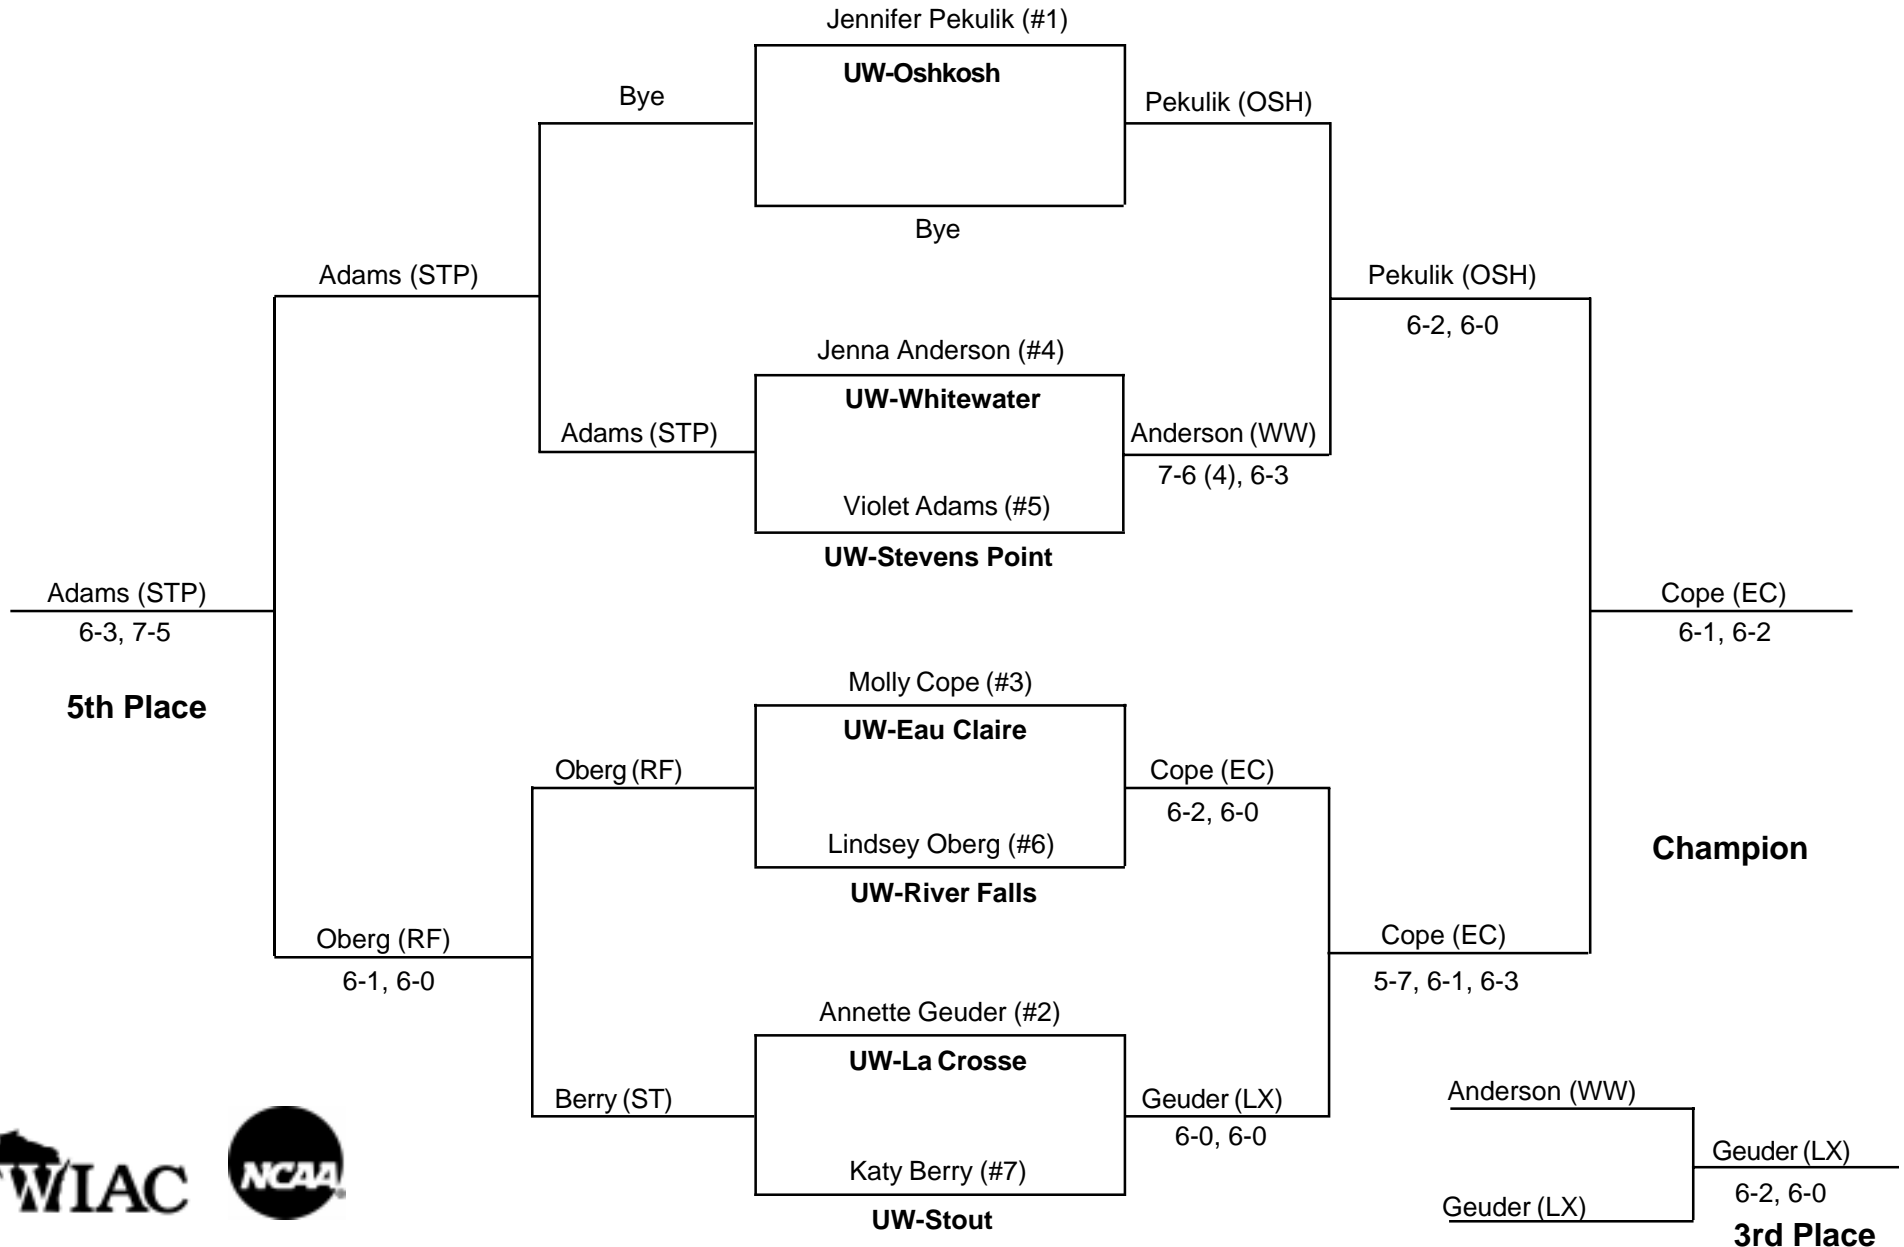

2000 WIAC Women's Tennis Championship

Nielsen Tennis Stadium, Madison
Saturday-Sunday, Oct. 21-22

No. 1 Singles Flight

2000 WIAC Women's Tennis Championship

Nielsen Tennis Stadium, Madison
 Saturday-Sunday, Oct. 21-22

No. 2 Singles Flight

2000 WIAC Women's Tennis Championship

Nielsen Tennis Stadium, Madison
Saturday-Sunday, Oct. 21-22

No. 3 Singles Flight

2000 WIAC Women's Tennis Championship

Nielsen Tennis Stadium, Madison
Saturday-Sunday, Oct. 21-22

No. 5 Singles Flight

2000 WIAC Women's Tennis Championship

Nielsen Tennis Stadium, Madison
Saturday-Sunday, Oct. 21-22

No. 6 Singles Flight

2000 WIAC Women's Tennis Championship

Nielsen Tennis Stadium, Madison
Saturday-Sunday, Oct. 21-22

No. 1 Doubles Flight

2000 WIAC Women's Tennis Championship

Nielsen Tennis Stadium, Madison
Saturday-Sunday, Oct. 21-22

No. 2 Doubles Flight

2000 WIAC Women's Tennis Championship

Nielsen Tennis Stadium, Madison
Saturday-Sunday, Oct. 21-22