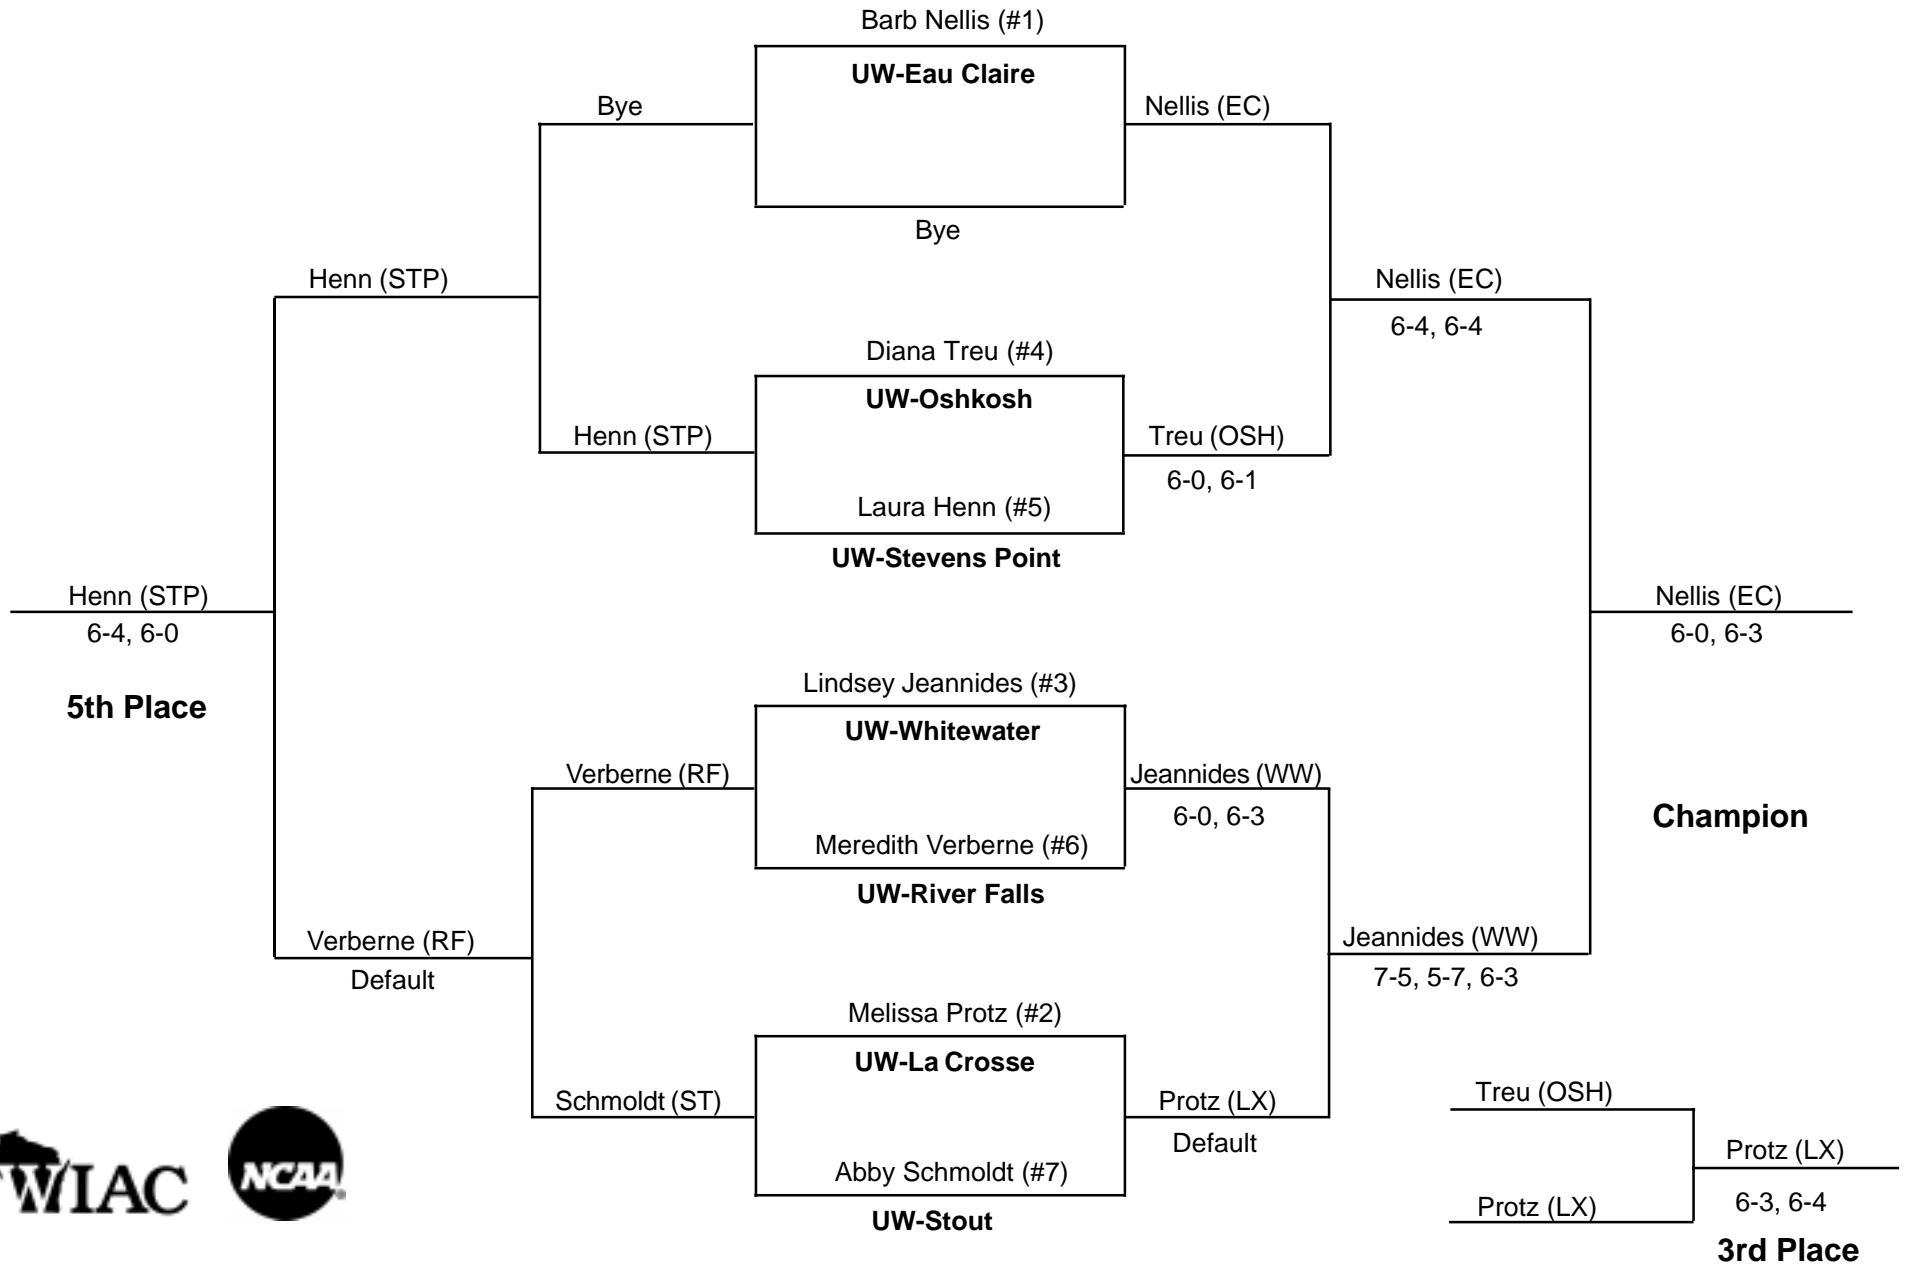

2000 WIAC Women's Tennis Championship

Nielsen Tennis Stadium, Madison
Saturday-Sunday, Oct. 21-22

No. 1 Singles Flight

2000 WIAC Women's Tennis Championship

Nielsen Tennis Stadium, Madison
 Saturday-Sunday, Oct. 21-22

No. 2 Singles Flight

2000 WIAC Women's Tennis Championship

Nielsen Tennis Stadium, Madison
Saturday-Sunday, Oct. 21-22

No. 3 Singles Flight

2000 WIAC Women's Tennis Championship

Nielsen Tennis Stadium, Madison
Saturday-Sunday, Oct. 21-22

No. 5 Singles Flight

2000 WIAC Women's Tennis Championship

Nielsen Tennis Stadium, Madison
Saturday-Sunday, Oct. 21-22

No. 6 Singles Flight

2000 WIAC Women's Tennis Championship

Nielsen Tennis Stadium, Madison
Saturday-Sunday, Oct. 21-22

No. 1 Doubles Flight

2000 WIAC Women's Tennis Championship

Nielsen Tennis Stadium, Madison
Saturday-Sunday, Oct. 21-22

No. 2 Doubles Flight

2000 WIAC Women's Tennis Championship

Nielsen Tennis Stadium, Madison
Saturday-Sunday, Oct. 21-22