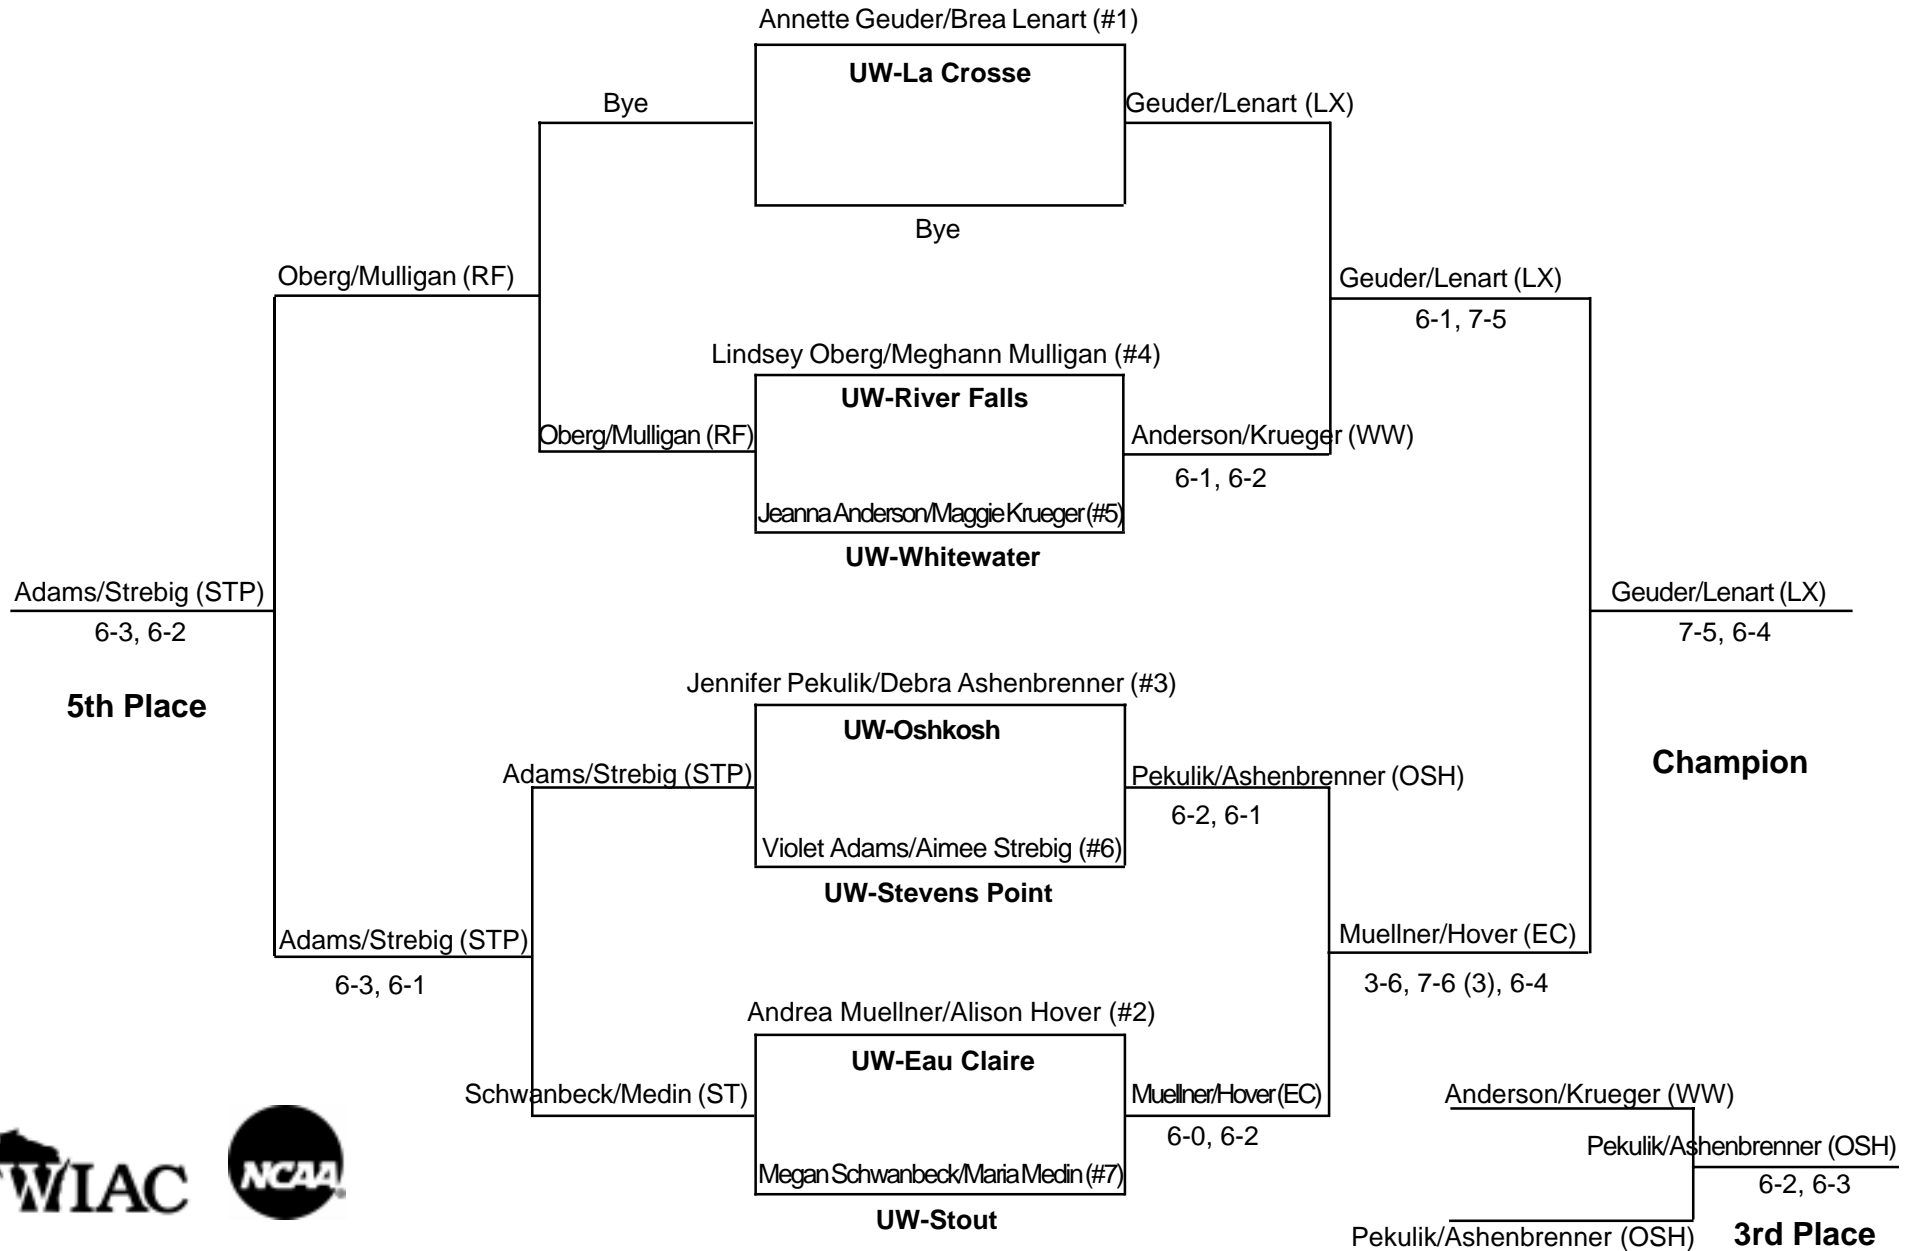

2000 WIAC Women's Tennis Championship

Nielsen Tennis Stadium, Madison
Saturday-Sunday, Oct. 21-22

No. 1 Singles Flight

2000 WIAC Women's Tennis Championship

Nielsen Tennis Stadium, Madison
 Saturday-Sunday, Oct. 21-22

No. 2 Singles Flight

2000 WIAC Women's Tennis Championship

Nielsen Tennis Stadium, Madison
Saturday-Sunday, Oct. 21-22

No. 3 Singles Flight

2000 WIAC Women's Tennis Championship

Nielsen Tennis Stadium, Madison
Saturday-Sunday, Oct. 21-22

No. 5 Singles Flight

2000 WIAC Women's Tennis Championship

Nielsen Tennis Stadium, Madison
Saturday-Sunday, Oct. 21-22

No. 6 Singles Flight

2000 WIAC Women's Tennis Championship

Nielsen Tennis Stadium, Madison
Saturday-Sunday, Oct. 21-22

No. 1 Doubles Flight

2000 WIAC Women's Tennis Championship

Nielsen Tennis Stadium, Madison
Saturday-Sunday, Oct. 21-22

No. 2 Doubles Flight

2000 WIAC Women's Tennis Championship

Nielsen Tennis Stadium, Madison
Saturday-Sunday, Oct. 21-22